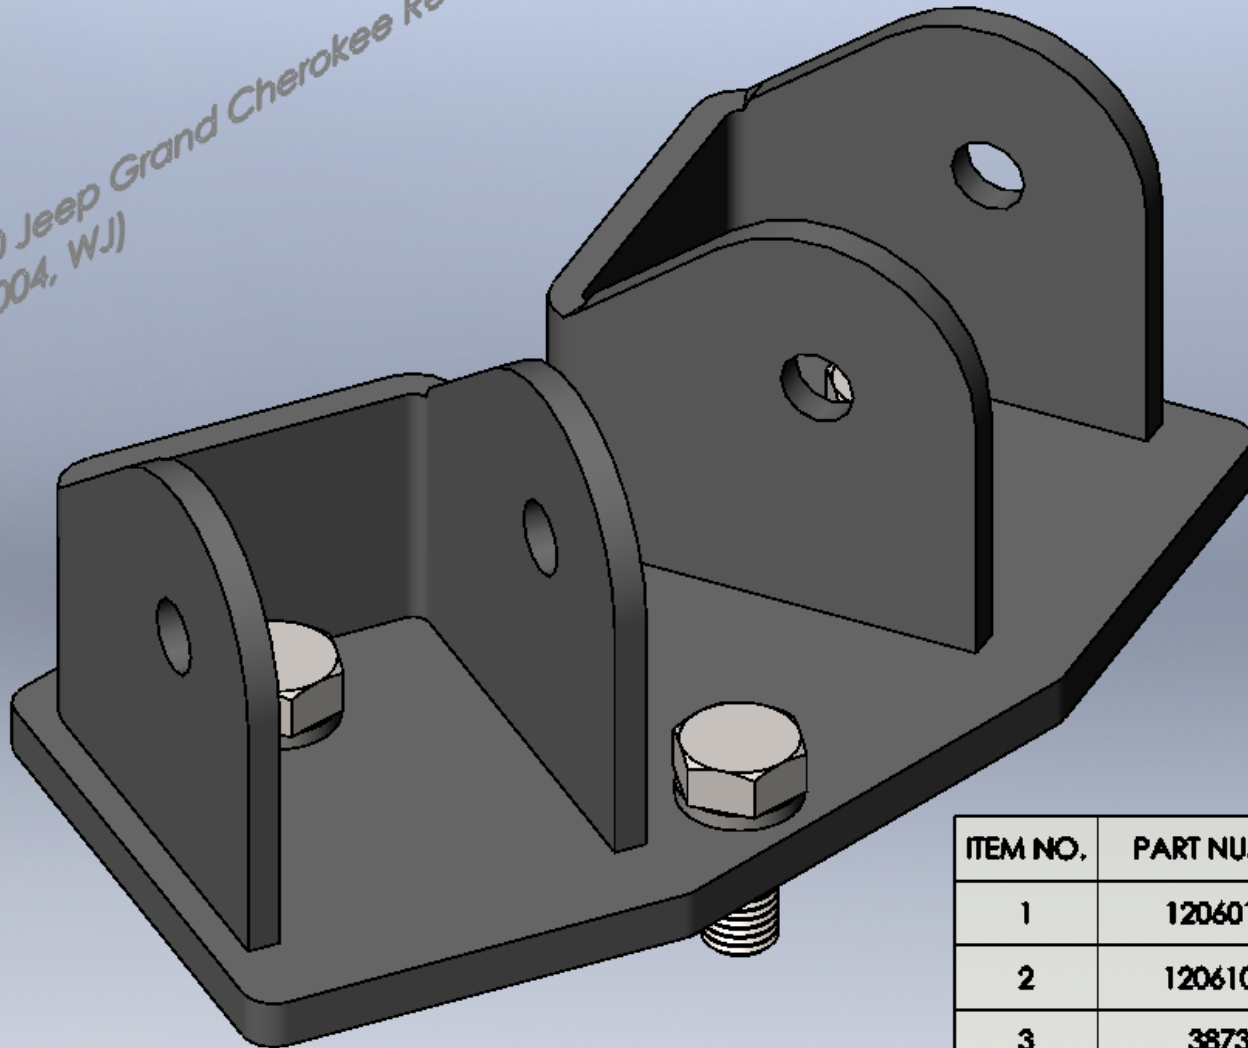

.1206100 Jeep Grand Cherokee Rear 4 Link Bracket
(1999-2004, WJ)
7.74 lbs

ITEM NO.	PART NUMBER	DESCRIPTION	QTY.
1	1206010B	WJ Rear Axle Truss Mount	2
2	1206100A	WJ Rear 4 Link Plate	1
3	38738	M14-2.0 x 35mm DIN 933 Class 8.8 Zinc Finish Hex Cap Screw	3
4	40386	M14 DIN 127 Zinc Plated Split Lock Washer	3