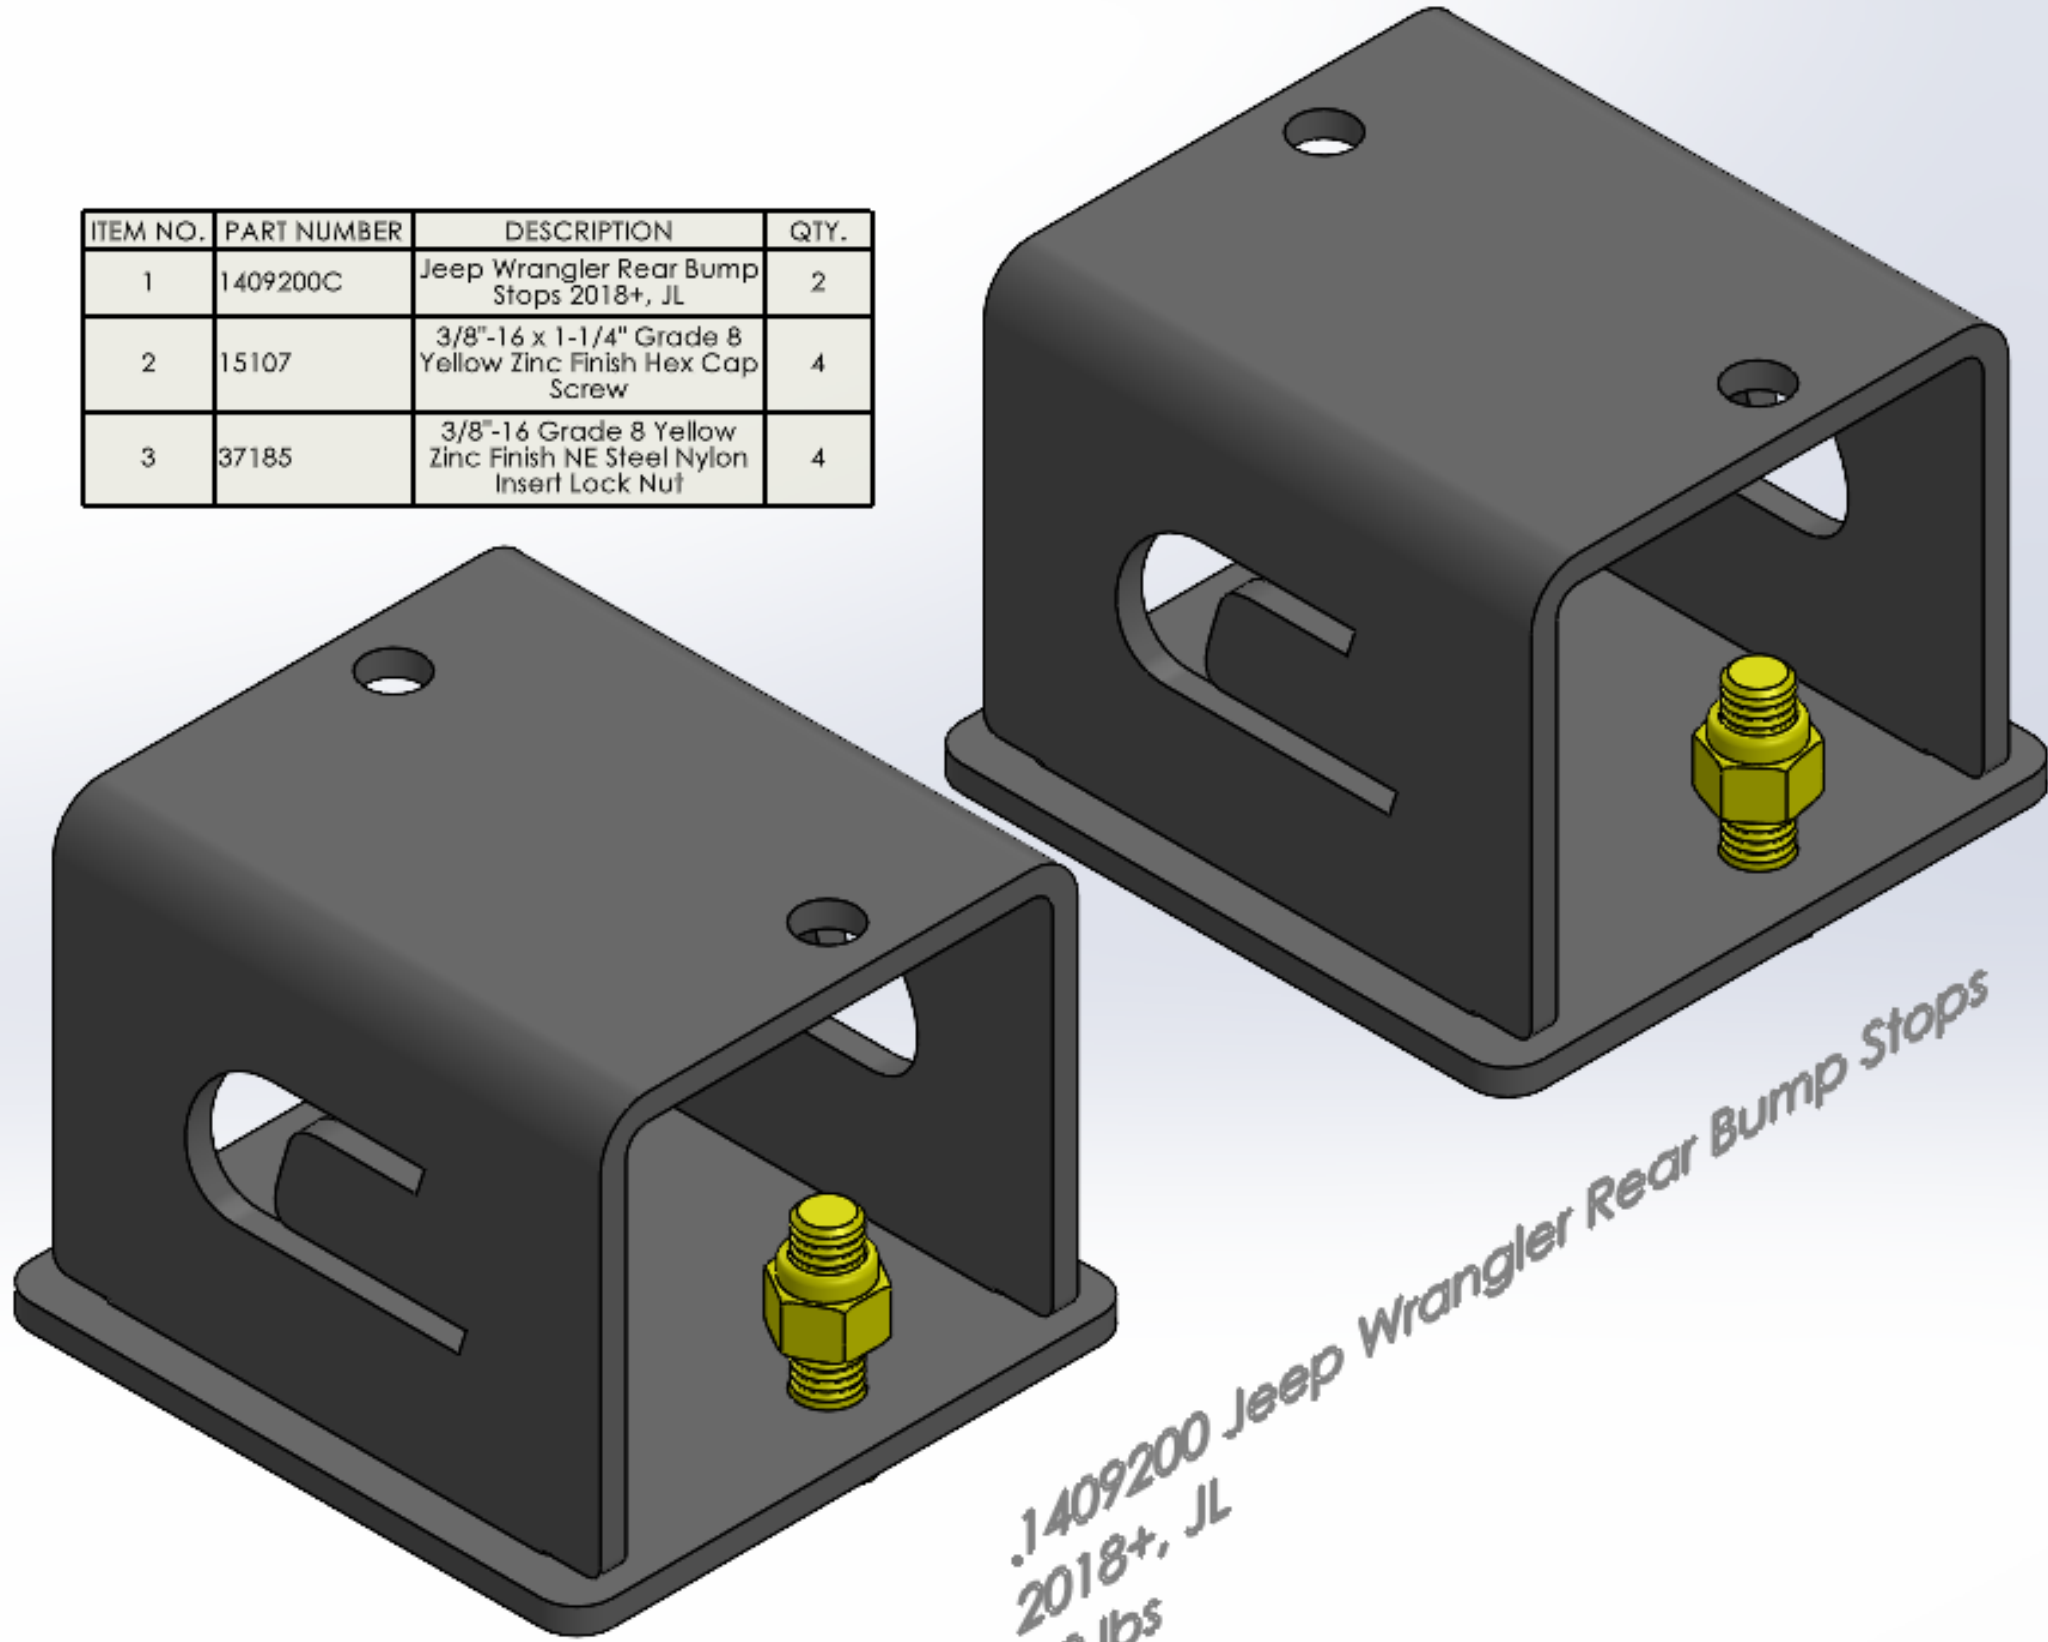

ITEM NO.	PART NUMBER	DESCRIPTION	QTY.
1	1409200C	Jeep Wrangler Rear Bump Stops 2018+, JL	2
2	15107	3/8"-16 x 1-1/4" Grade 8 Yellow Zinc Finish Hex Cap Screw	4
3	37185	3/8"-16 Grade 8 Yellow Zinc Finish NE Steel Nylon Insert Lock Nut	4

*1409200 Jeep Wrangler Rear Bump Stops
2018+, JL
4.9 lbs*