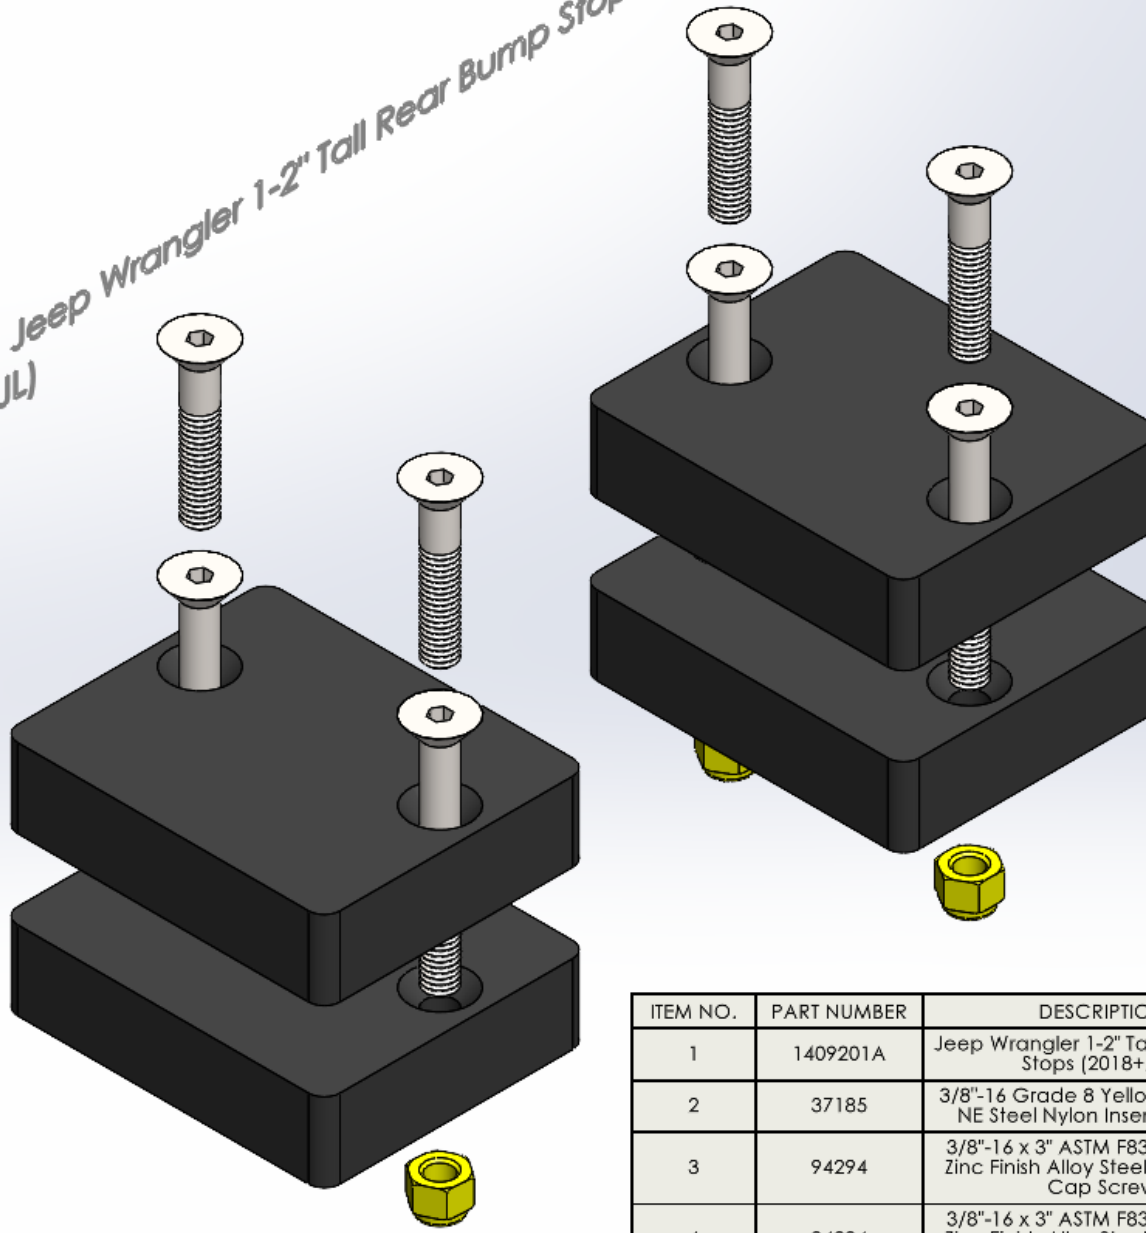

*.1409201 Jeep Wrangler 1-2" Tall Rear Bump Stops
(2018+, JL)
2.2 lbs*

ITEM NO.	PART NUMBER	DESCRIPTION	QTY.
1	1409201A	Jeep Wrangler 1-2" Tall Rear Bump Stops (2018+, JL)	4
2	37185	3/8"-16 Grade 8 Yellow Zinc Finish NE Steel Nylon Insert Lock Nut	4
3	94294	3/8"-16 x 3" ASTM F835 Hex Drive Zinc Finish Alloy Steel Flat Socket Cap Screw	4
4	94294	3/8"-16 x 3" ASTM F835 Hex Drive Zinc Finish Alloy Steel Flat Socket Cap Screw	4