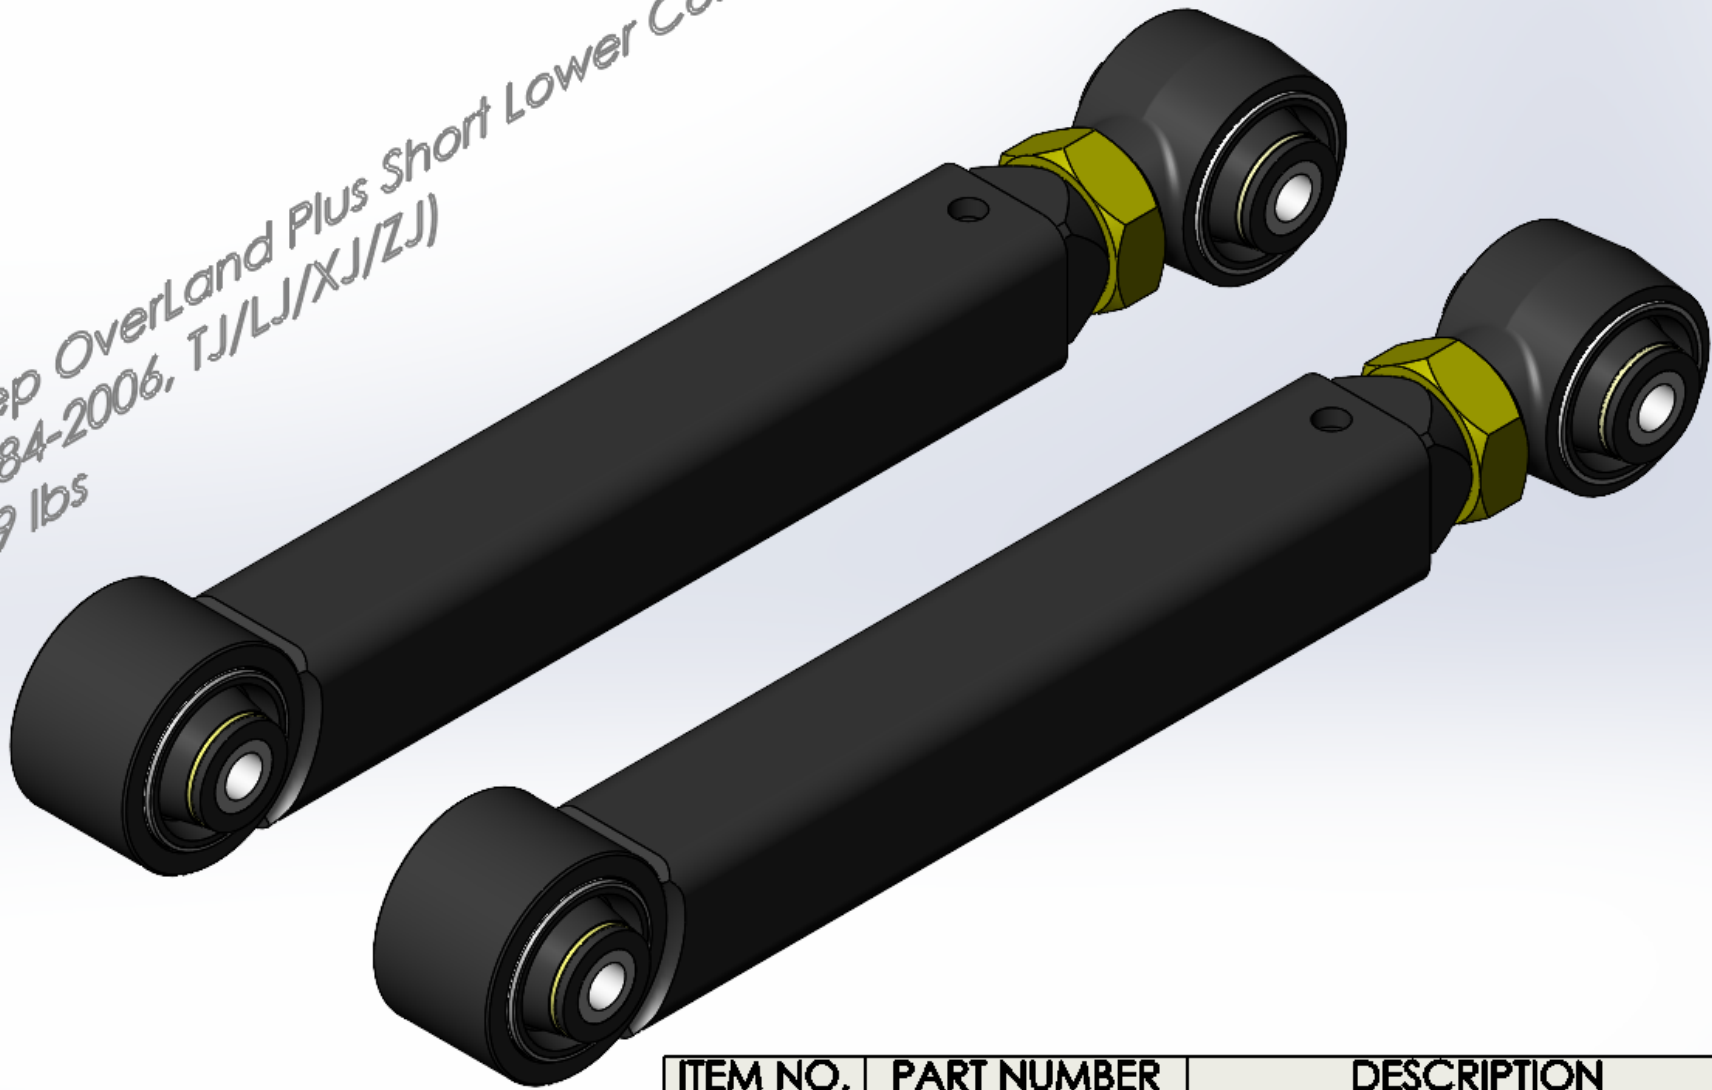

Jeep OverLand Plus Short Lower Control Arms
(1984-2006, TJ/LJ/XJ/ZJ)
19.9 lbs

ITEM NO.	PART NUMBER	DESCRIPTION	QTY.
1	1700001	Jeep OverLand Plus Short Lower Control Arm (1984-2006, TJ/LJ/XJ/ZJ)	2