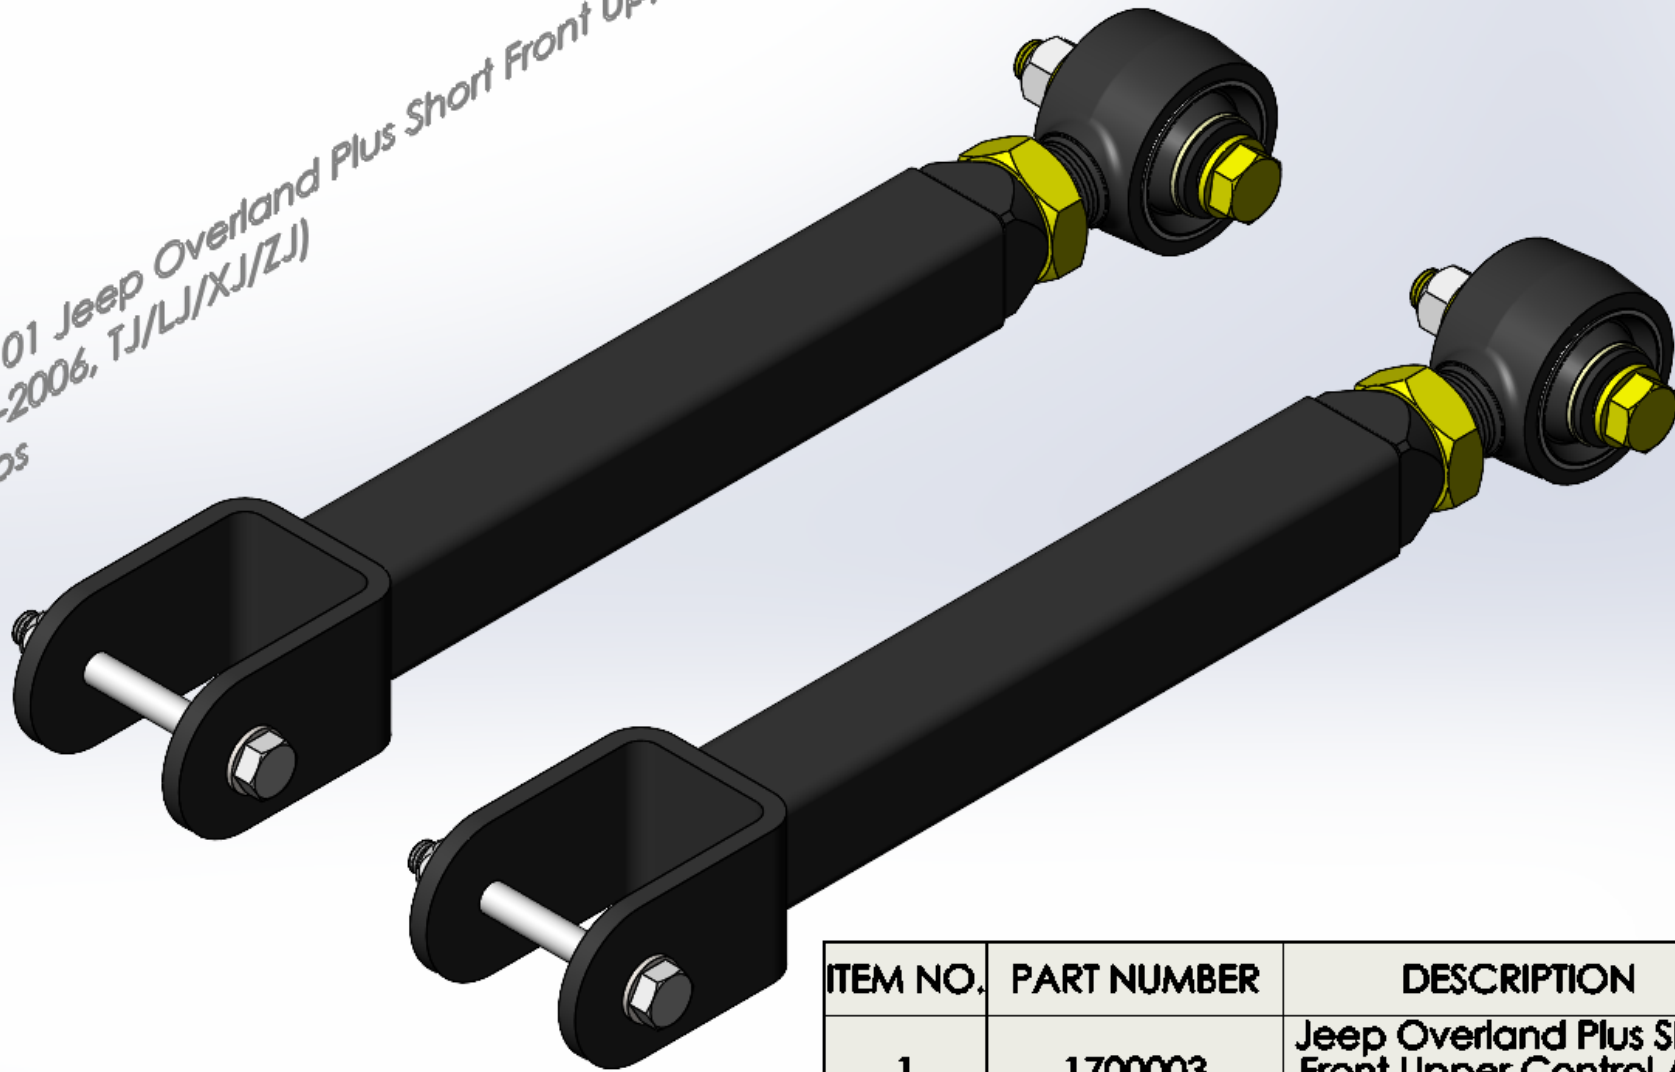

.1700101 Jeep Overland Plus Short Front Upper Control Arms  
(1984-2006, TJ/LJ/XJ/ZJ)  
10.4 lbs

ITEM NO.	PART NUMBER	DESCRIPTION	QTY.
1	1700003	Jeep Overland Plus Short Front Upper Control Arm (1984-2006, TJ/LJ/XJ/ZJ)	2