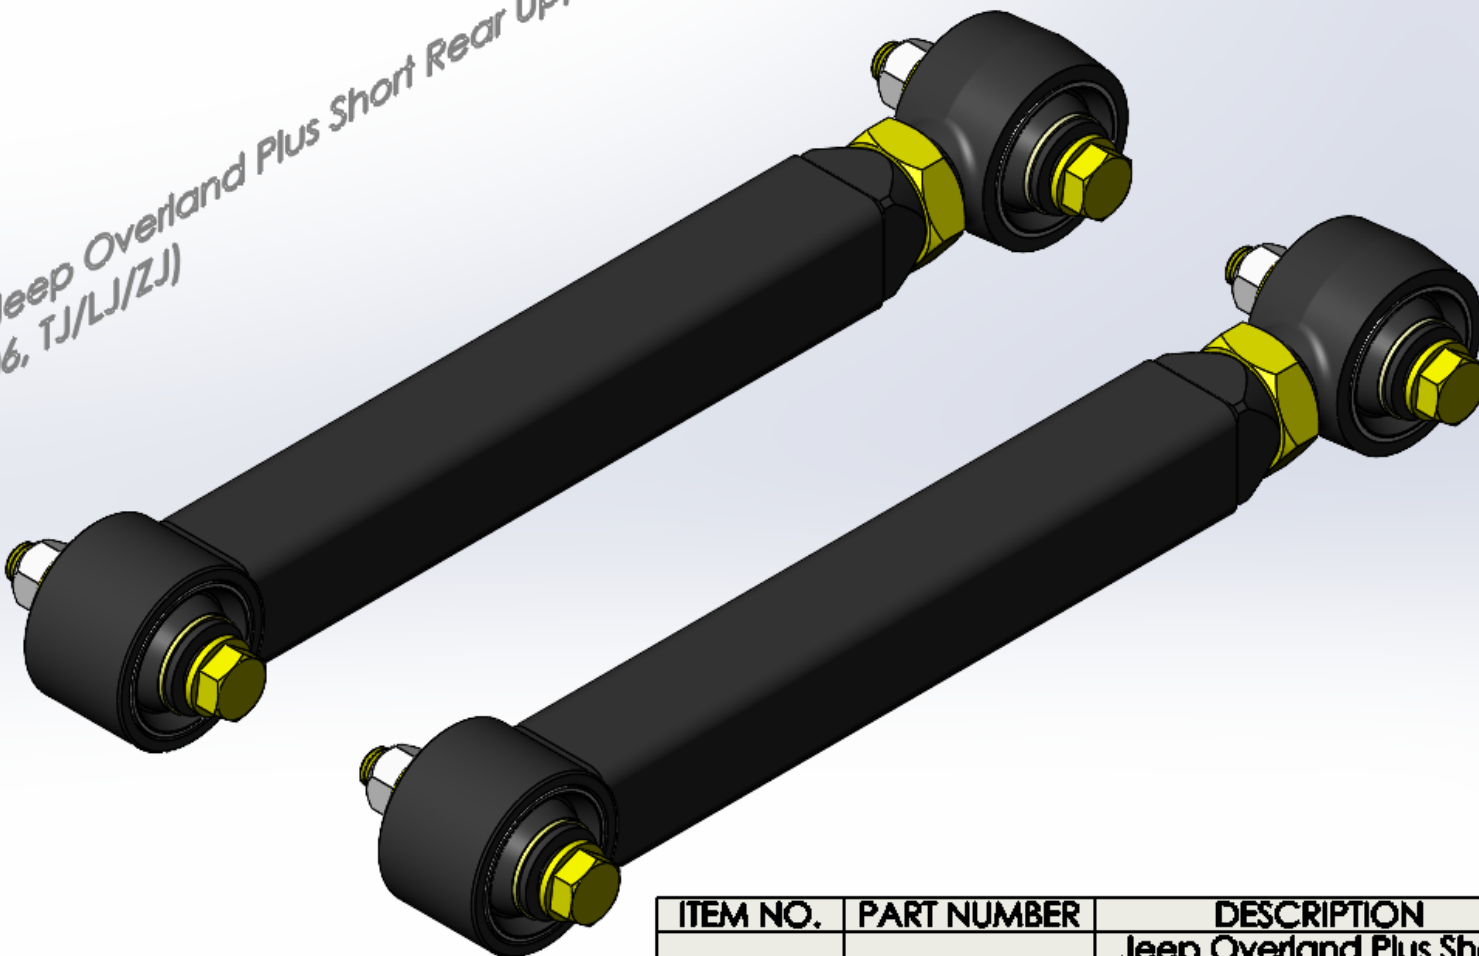

.1700102 Jeep Overland Plus Short Rear Upper Control Arms
(1993-2006, TJ/LJ/ZJ)
10 lbs

ITEM NO.	PART NUMBER	DESCRIPTION	QTY.
1	1700002	Jeep Overland Plus Short Rear Upper Control Arm (1993-2006, TJ/LJ/ZJ)	2