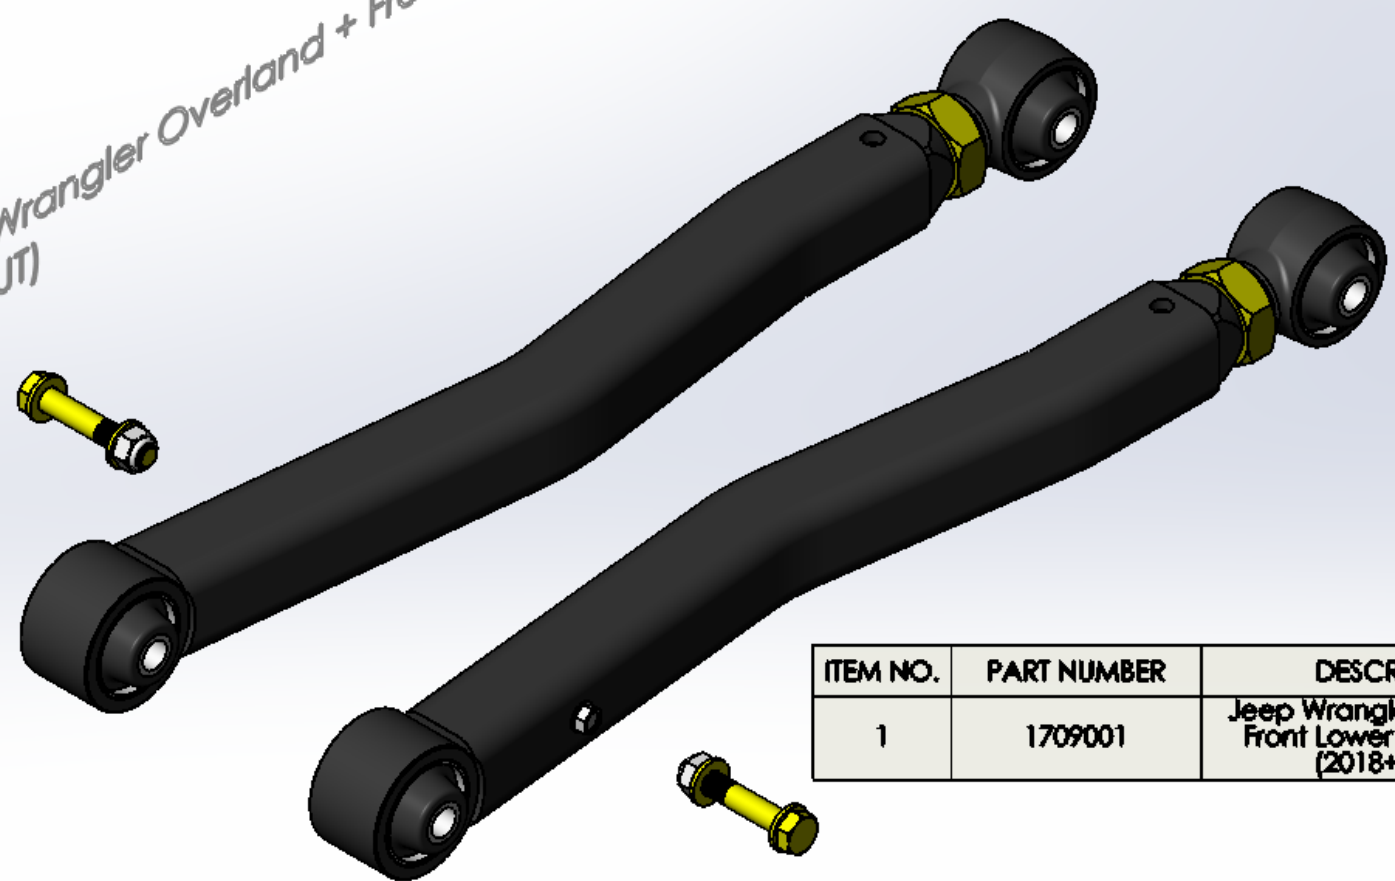

.1709100 Jeep Wrangler Overland + Front Lower Control Arms
(2018 & Up, JL/JT)
28.5 lbs

ITEM NO.	PART NUMBER	DESCRIPTION	QTY.
1	1709001	Jeep Wrangler Overland + Front Lower Control Arm (2018+, JL/JT)	2