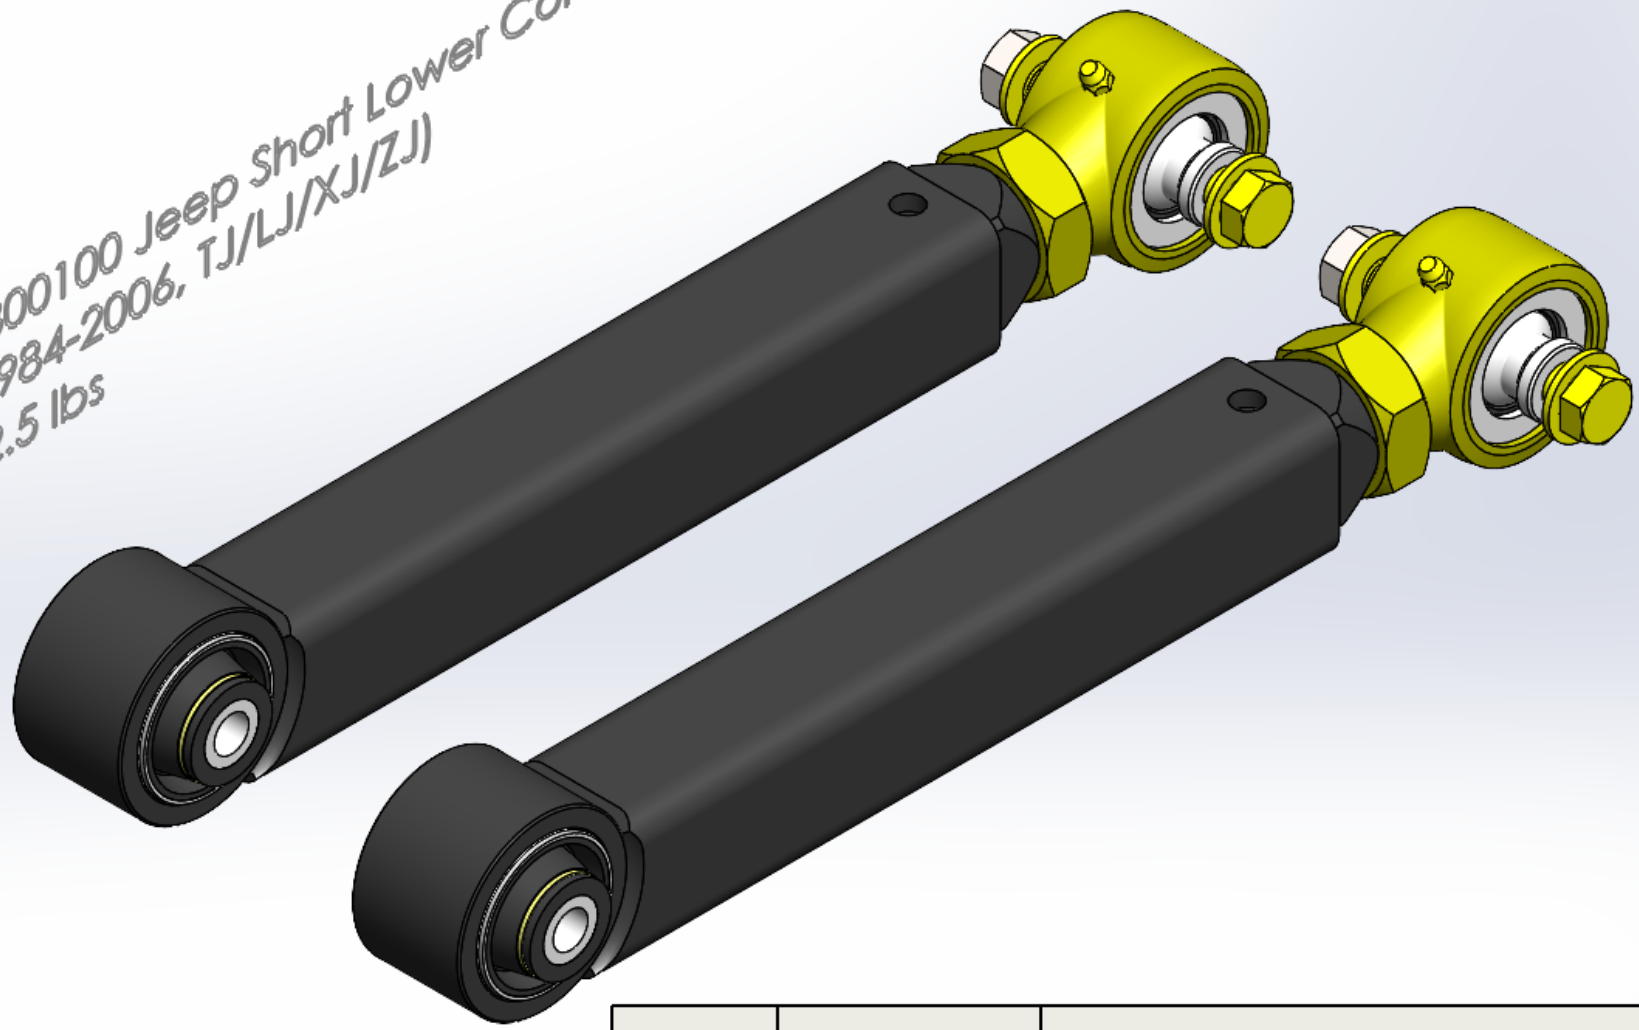

.1800100 Jeep Short Lower Control Arms  
(1984-2006, TJ/LJ/XJ/ZJ)  
22.5 lbs

ITEM NO.	PART NUMBER	DESCRIPTION	QTY.
1	1800001	Jeep Short Lower Control Arm (1984-2006, TJ/LJ/XJ/ZJ)	2