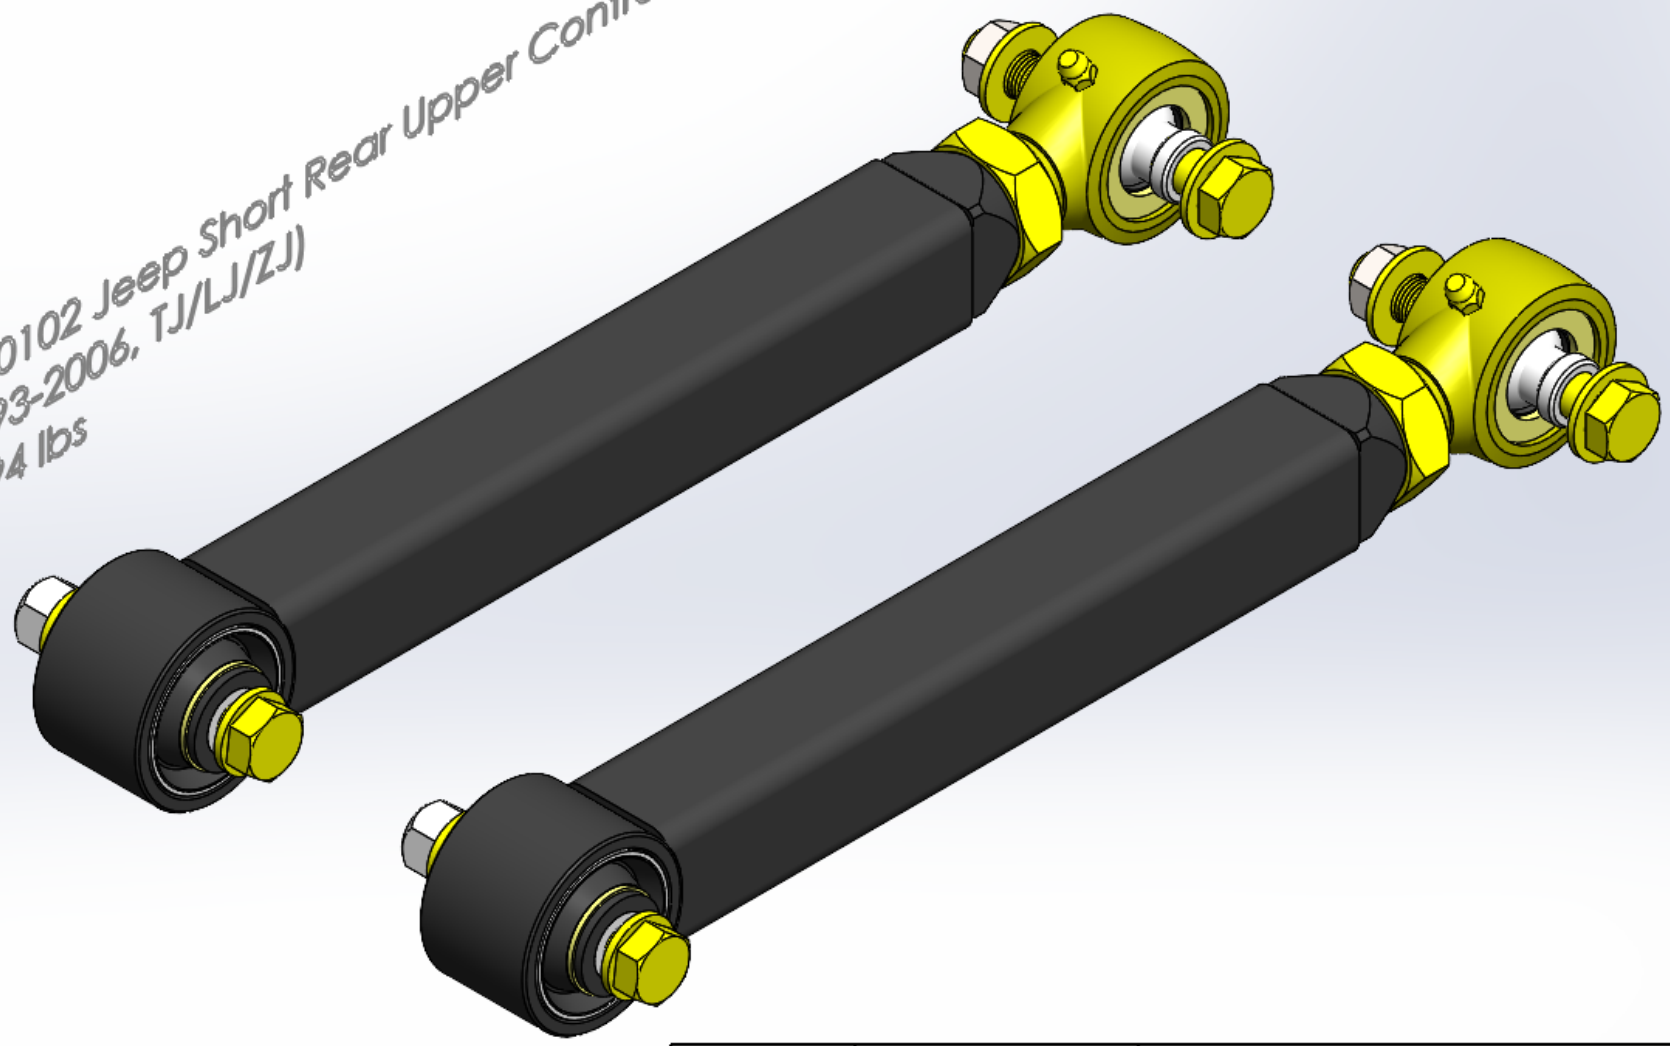

.1800102 Jeep Short Rear Upper Control Arms
(1993-2006, TJ/LJ/ZJ)
10.94 lbs

ITEM NO.	PART NUMBER	DESCRIPTION	QTY.
1	1800002	Jeep Short Rear Upper Control Arm (1993-2006, TJ/LJ/ZJ)	2