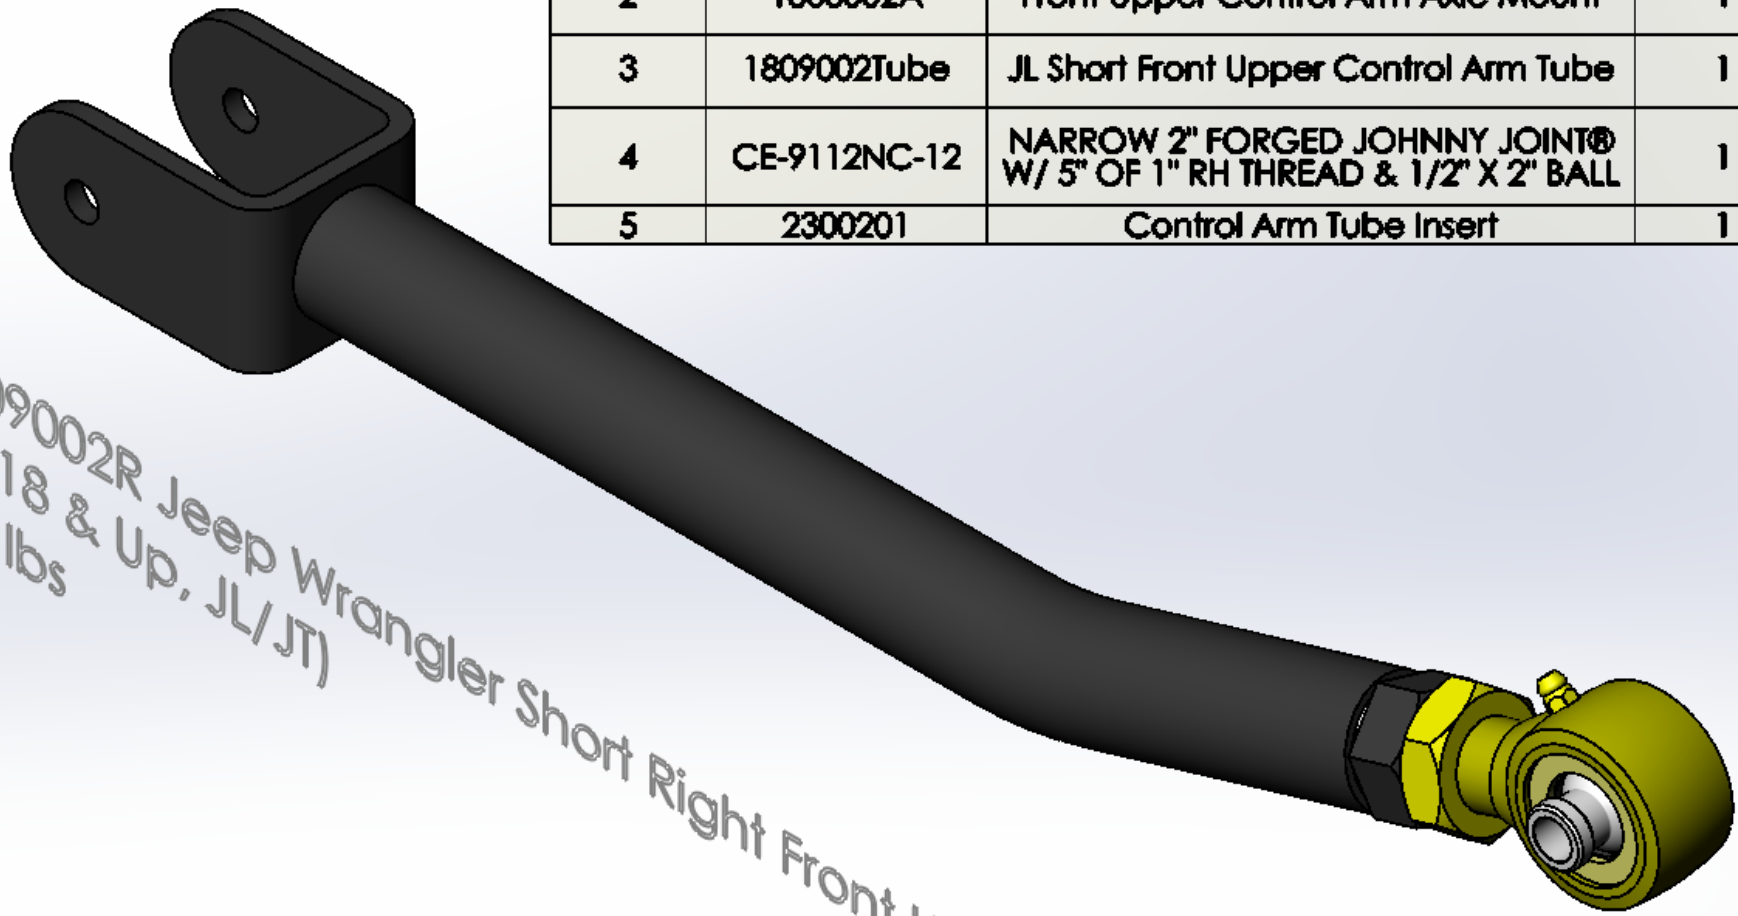

ITEM NO.	PART NUMBER	DESCRIPTION	Stock/QTY
1	0169578	1"-14 ASTM J995 Grade 5 Yellow Zinc Finish Steel Jam Nut	1
2	1808002A	Front Upper Control Arm Axle Mount	1
3	1809002Tube	JL Short Front Upper Control Arm Tube	1
4	CE-9112NC-12	NARROW 2" FORGED JOHNNY JOINT® W/ 5" OF 1" RH THREAD & 1/2" X 2" BALL	1
5	2300201	Control Arm Tube Insert	1

1809002R Jeep Wrangler Short Right Front Upper Control Arm
 (2018 & Up, JL/JT)
 6.3 lbs