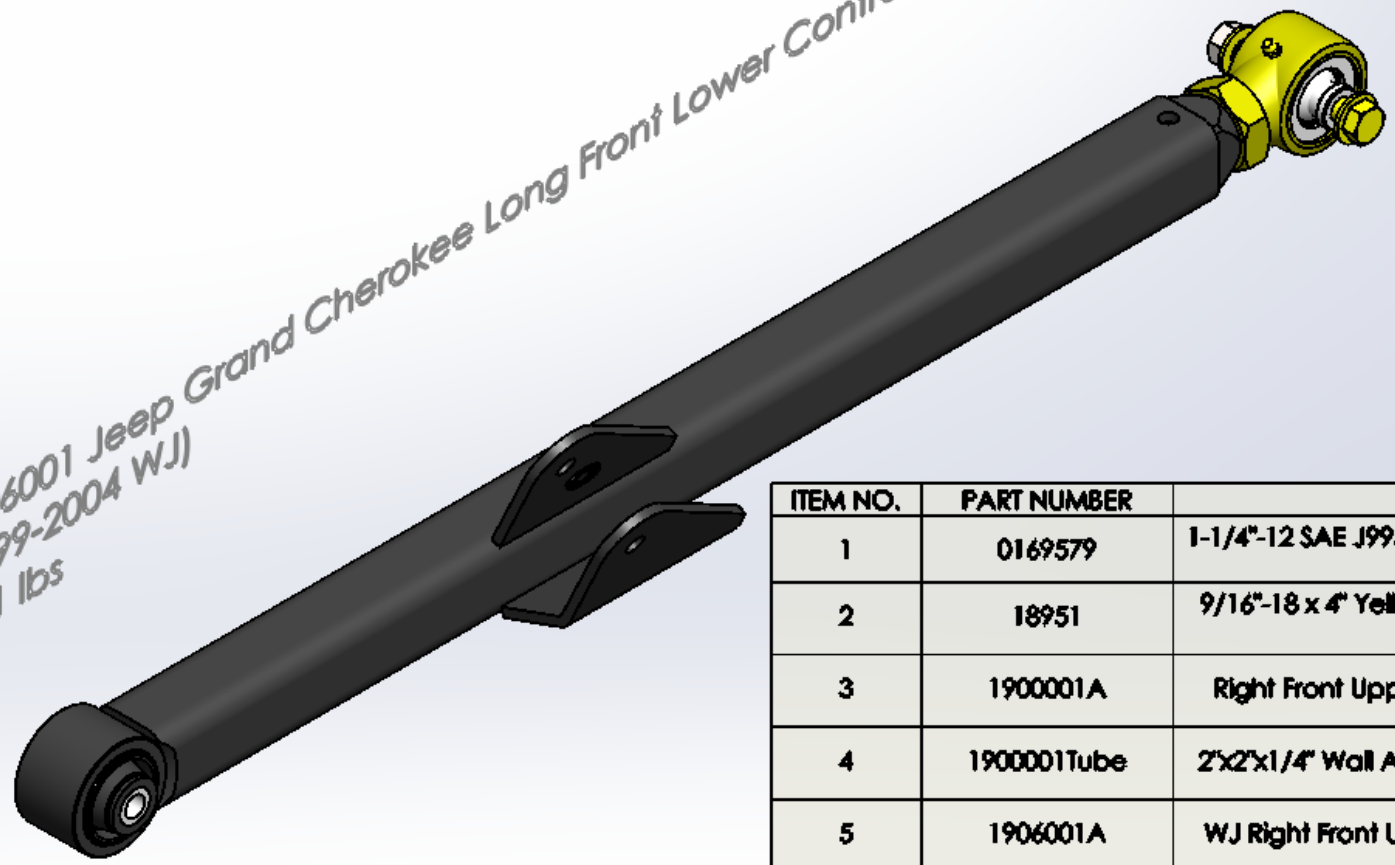

*.1906001 Jeep Grand Cherokee Long Front Lower Control Arm - Right  
 (1999-2004 WJ)  
 22.1 lbs*

ITEM NO.	PART NUMBER	DESCRIPTION	QTY.
1	0169579	1-1/4"-12 SAE J995 Grade 5 Yellow Zinc Finish Steel Jam Nut	1
2	18951	9/16"-18 x 4" Yellow Zinc Finish SAE J429 Grade 8 Hex Cap Screw	1
3	1900001A	Right Front Upper Control Arm Mount Outside	1
4	1900001Tube	2"x2"x1/4" Wall ASTM A500 Grade C Steel Tubing	1
5	1906001A	WJ Right Front Upper Control Arm Mount Inside	1
6	2300107	Lower Control Arm Housing Giro Bushing	1
7	33818	9/16" Yellow Zinc Finish SAE Thru-Hardened Flat Washer	2
8	37310	9/16"-18 Zinc Finish Grade C Top Lock Nut	1
9	CE-9114N	NARROW 2 1/2" FORGED JOHNNY JOINT® W/ 1 1/4" RH THREAD & 9/16" x 2.625" BALL	1
10	R70019-14.3	Jeep Front and Rear LCA Bushing	1
11	ZJCA05A	Premium Lower Control Arm Insert 1 1/4"-12 Thread Right Hand Thread	1