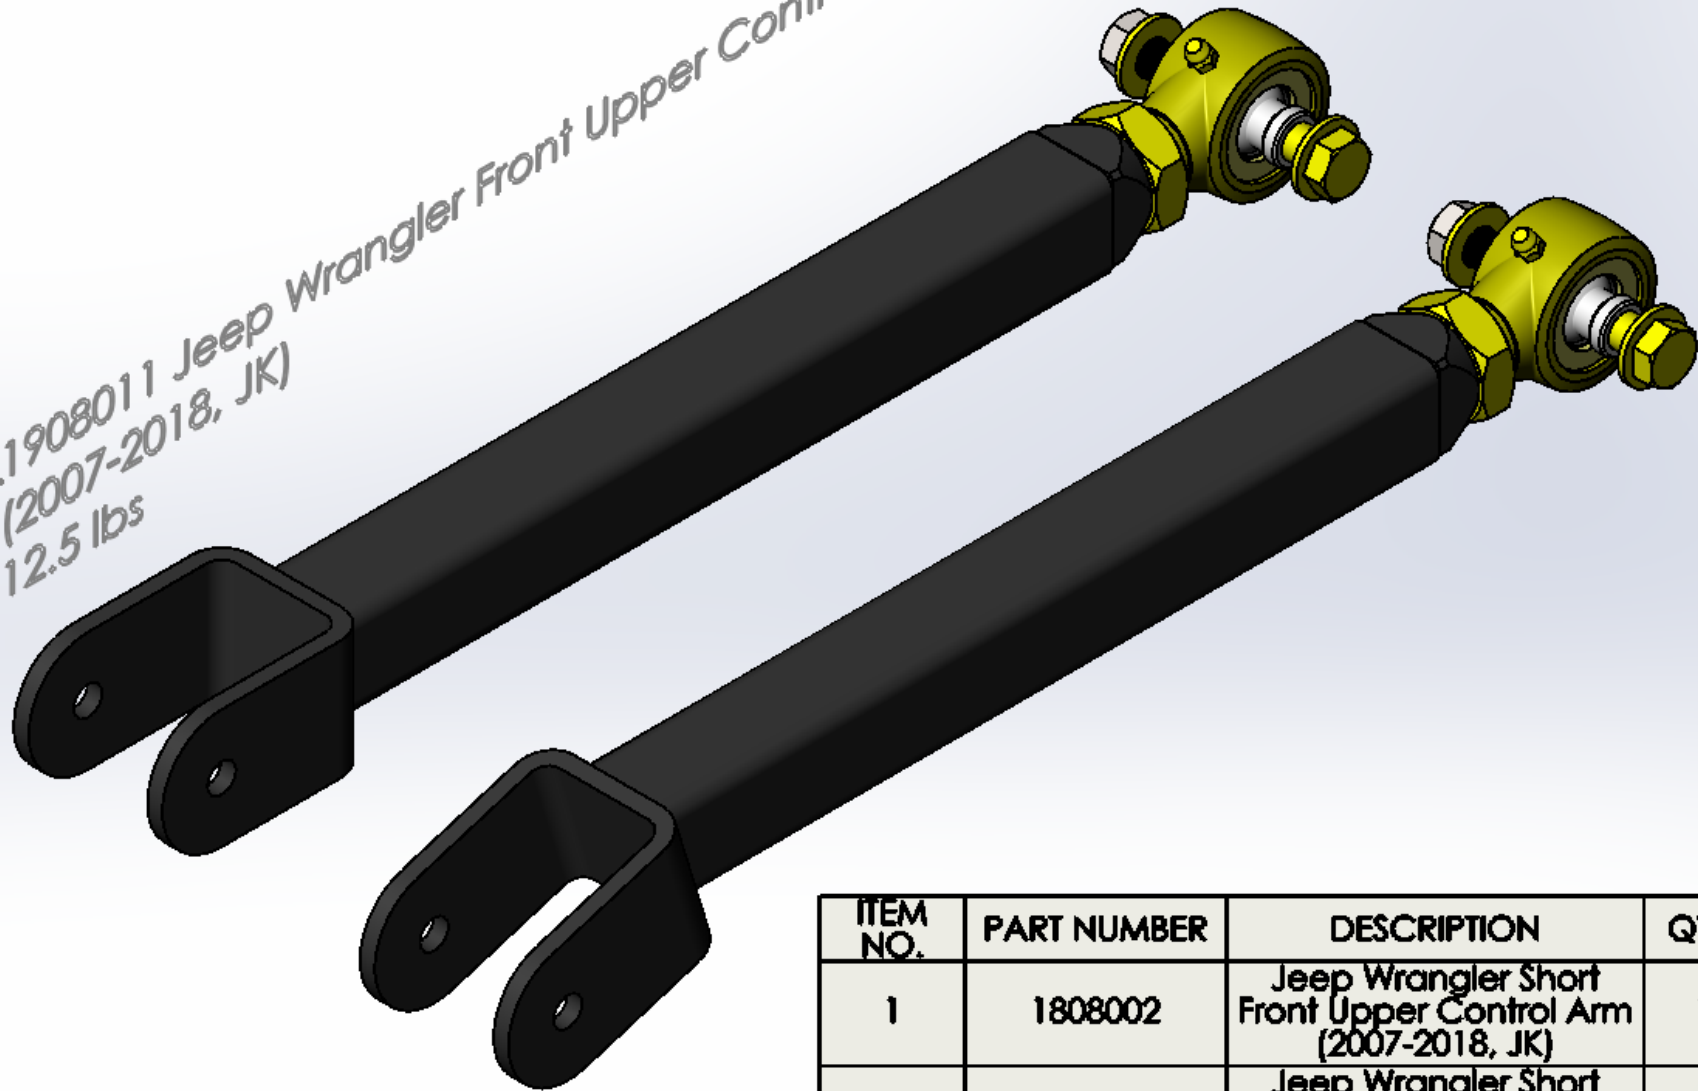

.1908011 Jeep Wrangler Front Upper Control Arm Kit
(2007-2018, JK)
12.5 lbs

ITEM NO.	PART NUMBER	DESCRIPTION	QTY.
1	1808002	Jeep Wrangler Short Front Upper Control Arm (2007-2018, JK)	1
2	1808006	Jeep Wrangler Short Front Upper Control Arm Angled (2007-2018, JK)	1