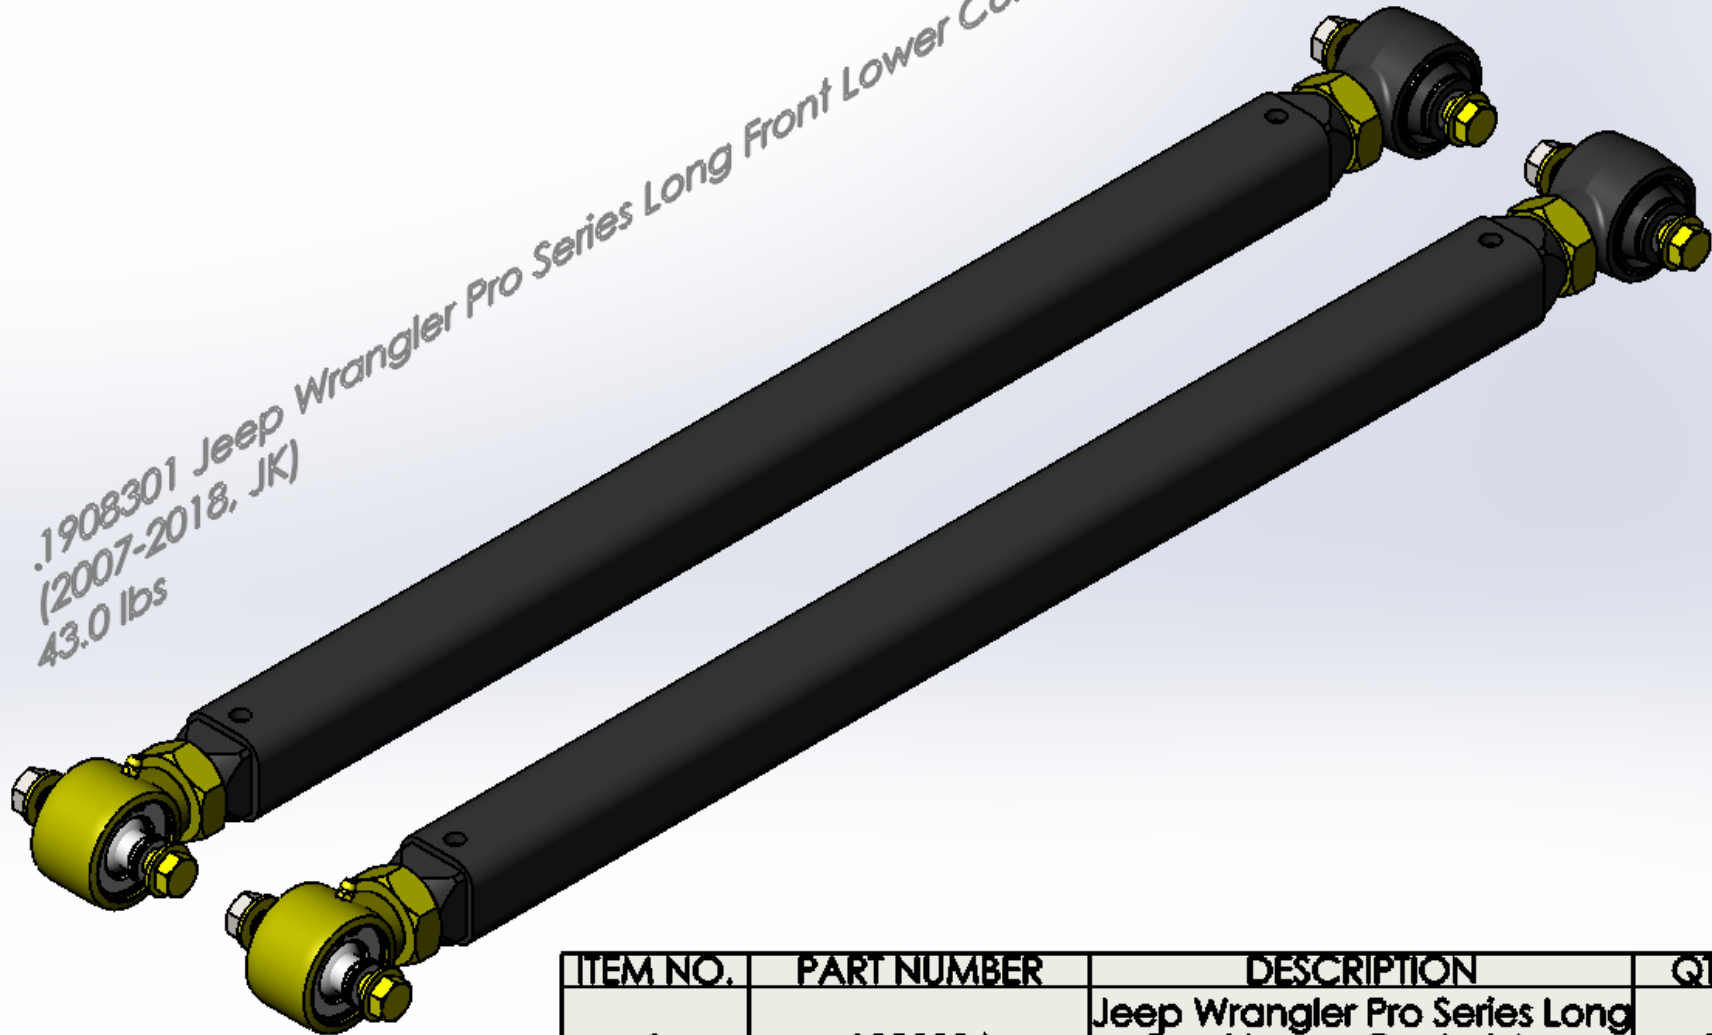

*.1908301 Jeep Wrangler Pro Series Long Front Lower Control Arms
(2007-2018, JK)
43.0 lbs*

ITEM NO.	PART NUMBER	DESCRIPTION	QTY.
1	1908006	Jeep Wrangler Pro Series Long Front Lower Control Arm (2007-2018, JK)	2