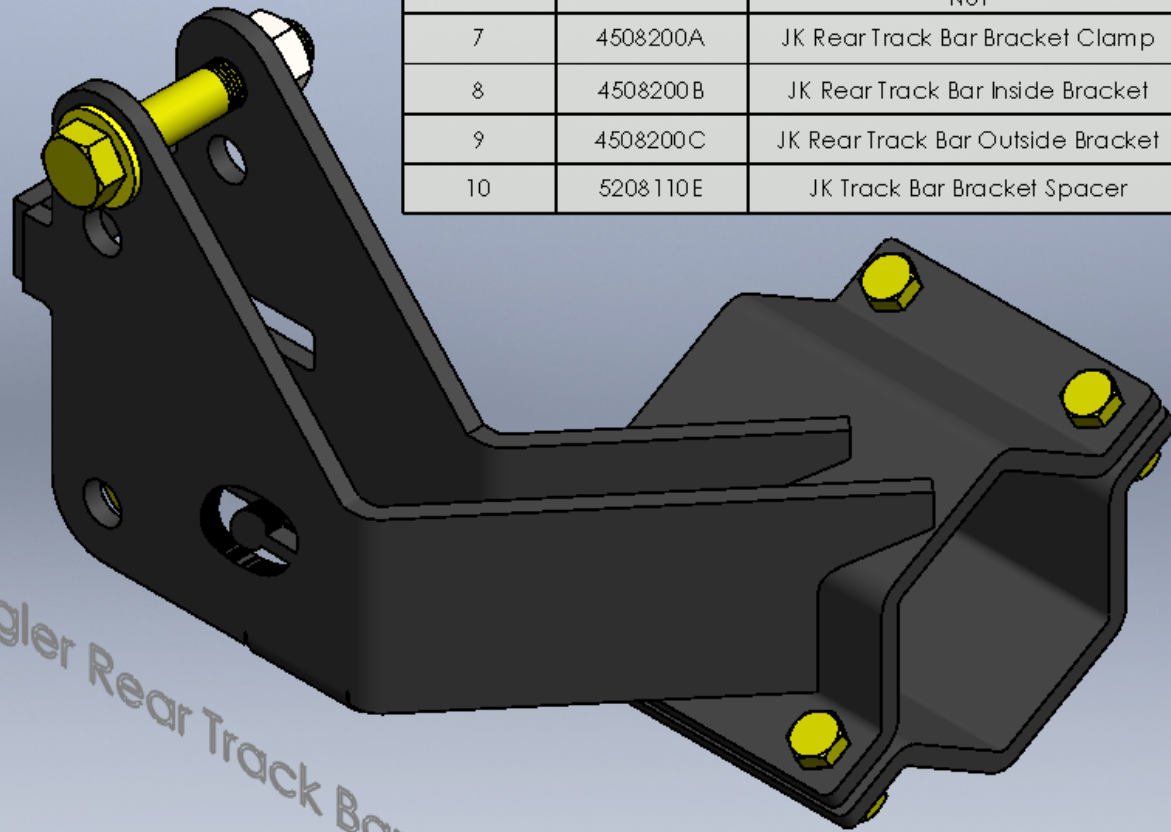

ITEM NO.	PART NUMBER	DESCRIPTION	QTY.
1	15107	3/8"-16 x 1-1/4" Grade 8 Yellow Zinc Finish Hex Cap Screw	4
2	18947	9/16"-18 x 3" Yellow Zinc Finish SAE J429 Grade 8 Hex Cap Screw	1
3	33818	9/16" Yellow Zinc Finish SAE Thru-Hardened Flat Washer	2
4	33893	3/8" Yellow Zinc Finish High Alloy Medium Split Lock Washer	4
5	36406	3/8"-16 Yellow Zinc Finish Grade 8 Finished Hex Nut	4
6	37310	9/16"-18 Zinc Finish Grade C Top Lock Nut	1
7	4508200A	JK Rear Track Bar Bracket Clamp	2
8	4508200B	JK Rear Track Bar Inside Bracket	1
9	4508200C	JK Rear Track Bar Outside Bracket	1
10	5208110E	JK Track Bar Bracket Spacer	1

4508200 Jeep Wrangler Rear Track Bar Relocation Bracket  
 (2007 - 2018, JK)  
 9.39 lbs