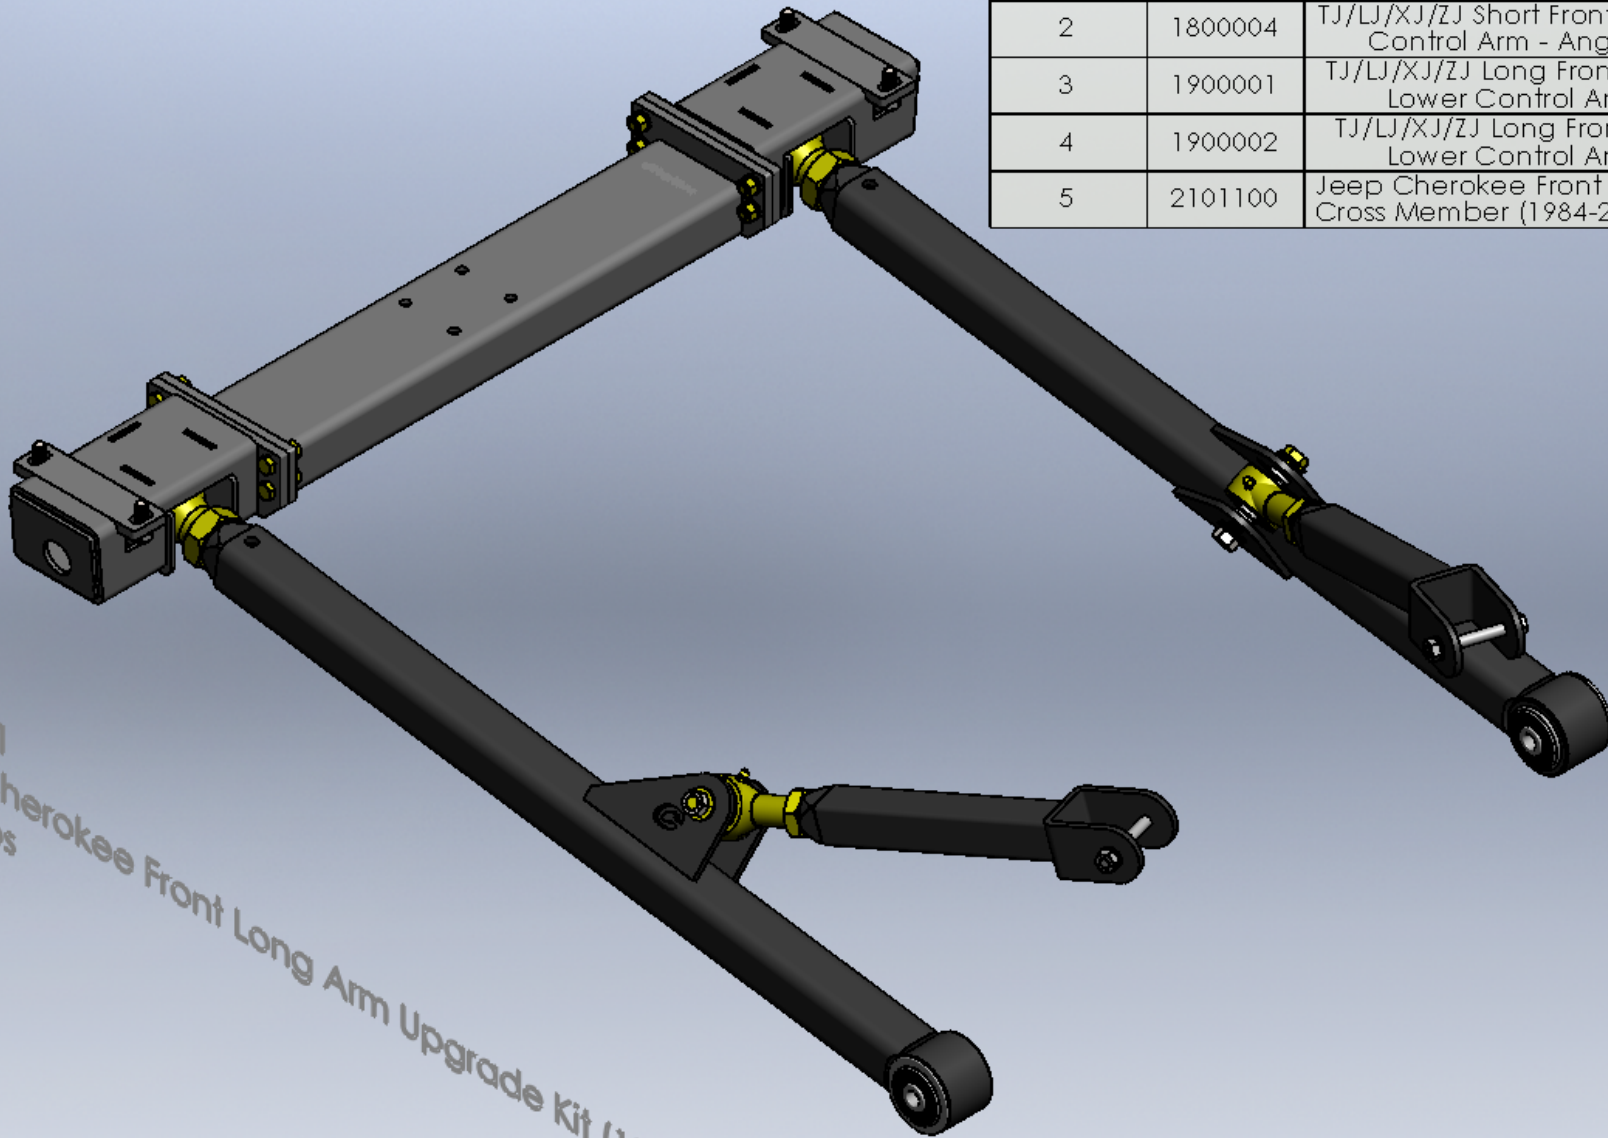

ITEM NO.	PART NUMBER	DESCRIPTION	QTY.
1	1800003	TJ/LJ/XJ/ZJ Short Front Upper Control Arm	1
2	1800004	TJ/LJ/XJ/ZJ Short Front Upper Control Arm - Angled	1
3	1900001	TJ/LJ/XJ/ZJ Long Front Right Lower Control Arm	1
4	1900002	TJ/LJ/XJ/ZJ Long Front Left Lower Control Arm	1
5	2101100	Jeep Cherokee Front 3 Piece Cross Member (1984-2001 XJ)	1

4801011
 Jeep Cherokee Front Long Arm Upgrade Kit (1984-2001, XJ)
 86.24 lbs