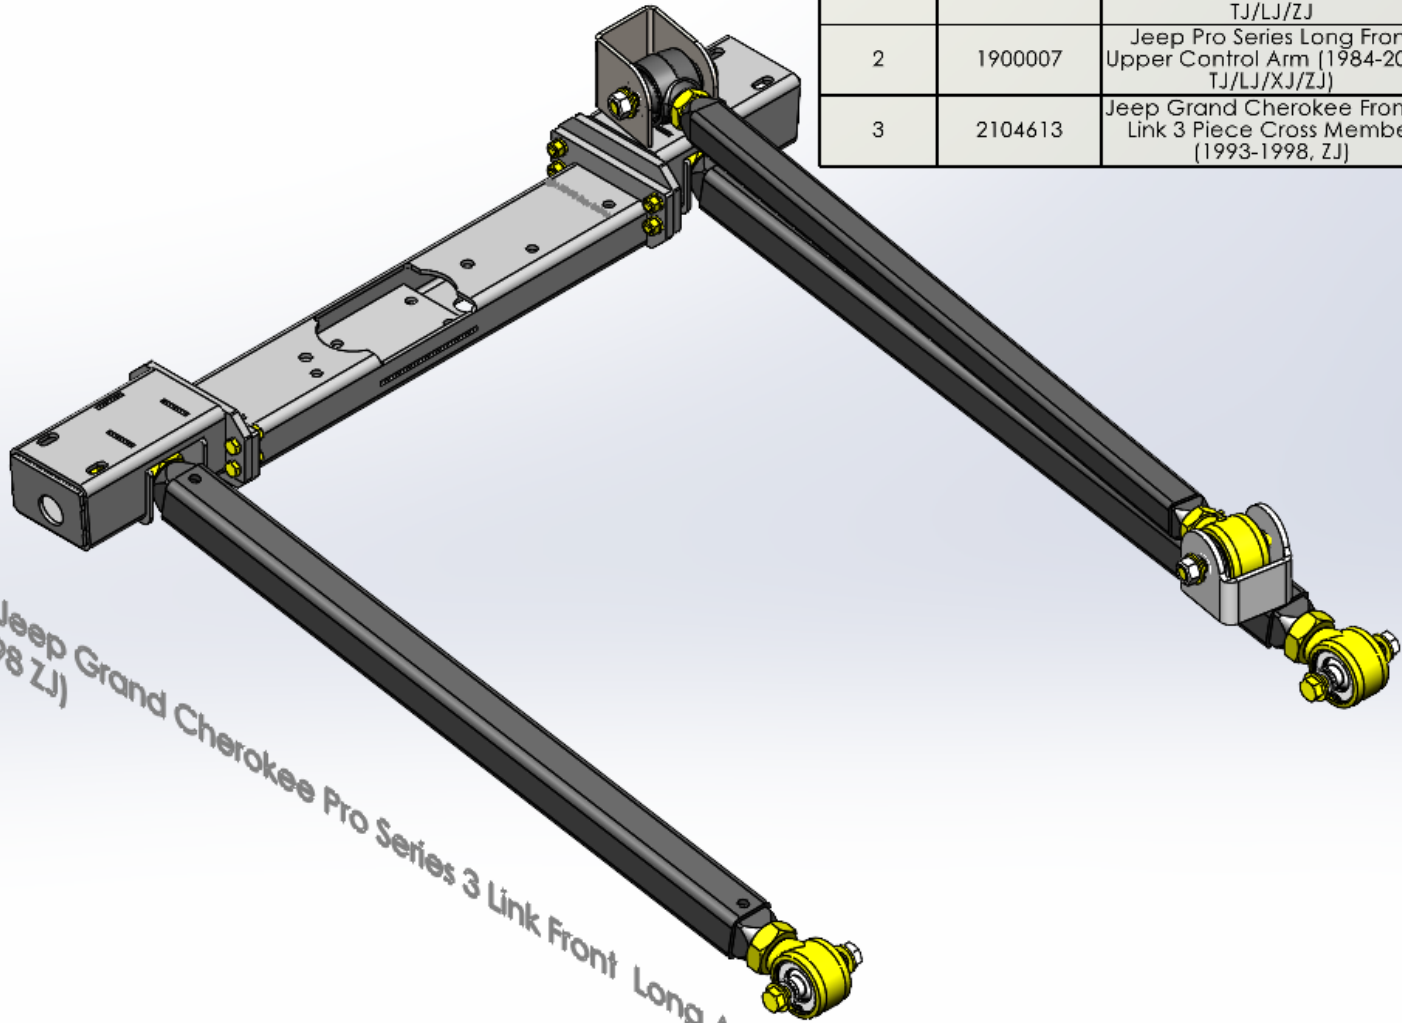

ITEM NO.	PART NUMBER	DESCRIPTION	QTY.
1	1900006	Jeep Pro Series Long Front Lower Control Arm 1984-2006, TJ/LJ/ZJ	2
2	1900007	Jeep Pro Series Long Front Upper Control Arm (1984-2006, TJ/LJ/XJ/ZJ)	1
3	2104613	Jeep Grand Cherokee Front 3-Link 3 Piece Cross Member (1993-1998, ZJ)	1

4804341 Jeep Grand Cherokee Pro Series 3 Link Front Long Arm Upgrade Kit
 (1993-1998 ZJ)
 90.40 lbs