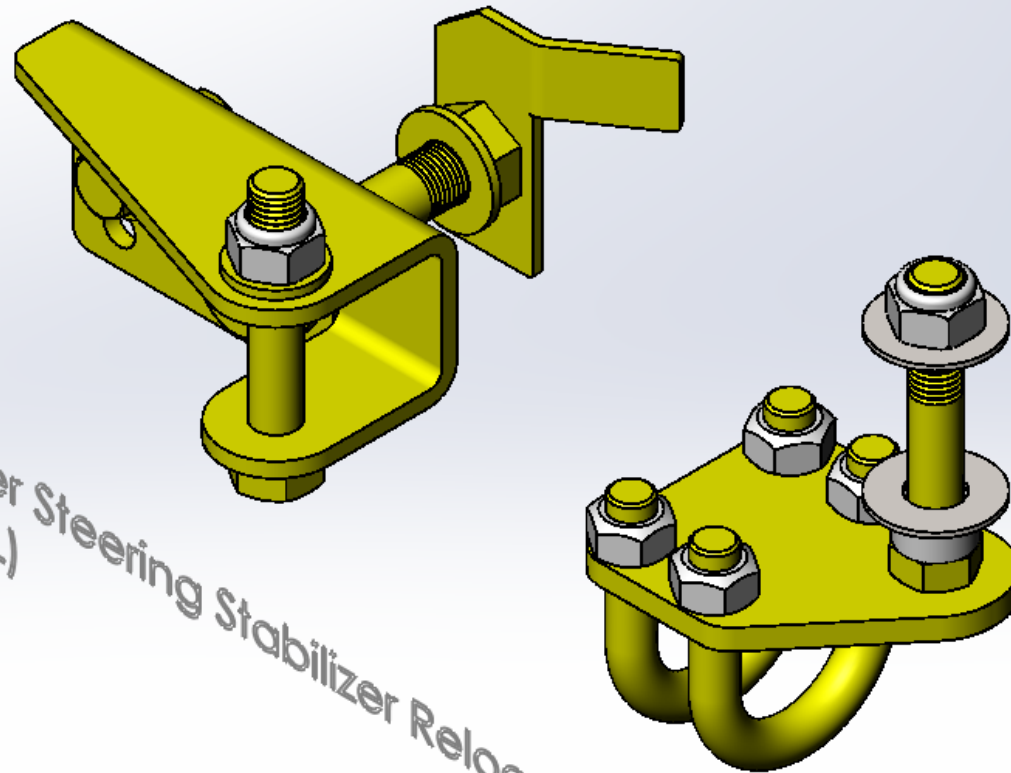

ITEM NO.	PART NUMBER	DESCRIPTION	QTY.
1	5200940	Tie Rod Steering Stabilizer Mount	1
2	5209010	Jeep Wrangler Steering Stabilizer Relocation Bracket (2007 & Up, JK/JL)	1

Jeep Wrangler Steering Stabilizer Relocation Bracket Kit
 (2018 & Up, JL)
 2.75 lbs