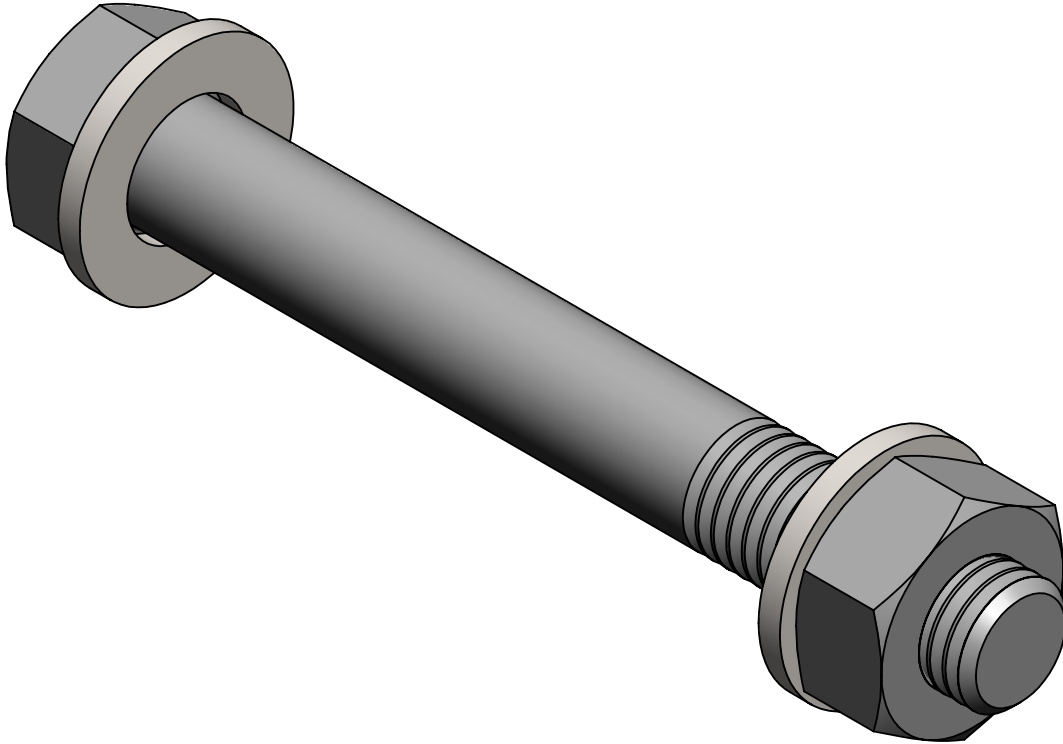

**CLAYTON OFF ROAD  
COR-1100112  
M10-1.5 X 80mm BOLT KIT (1984-2006, TJ/LJ/XJ/ZJ/WJ)**

M10-1.5 x 80mm Class 8.8 Bolt Torque to 38 FT-LBS