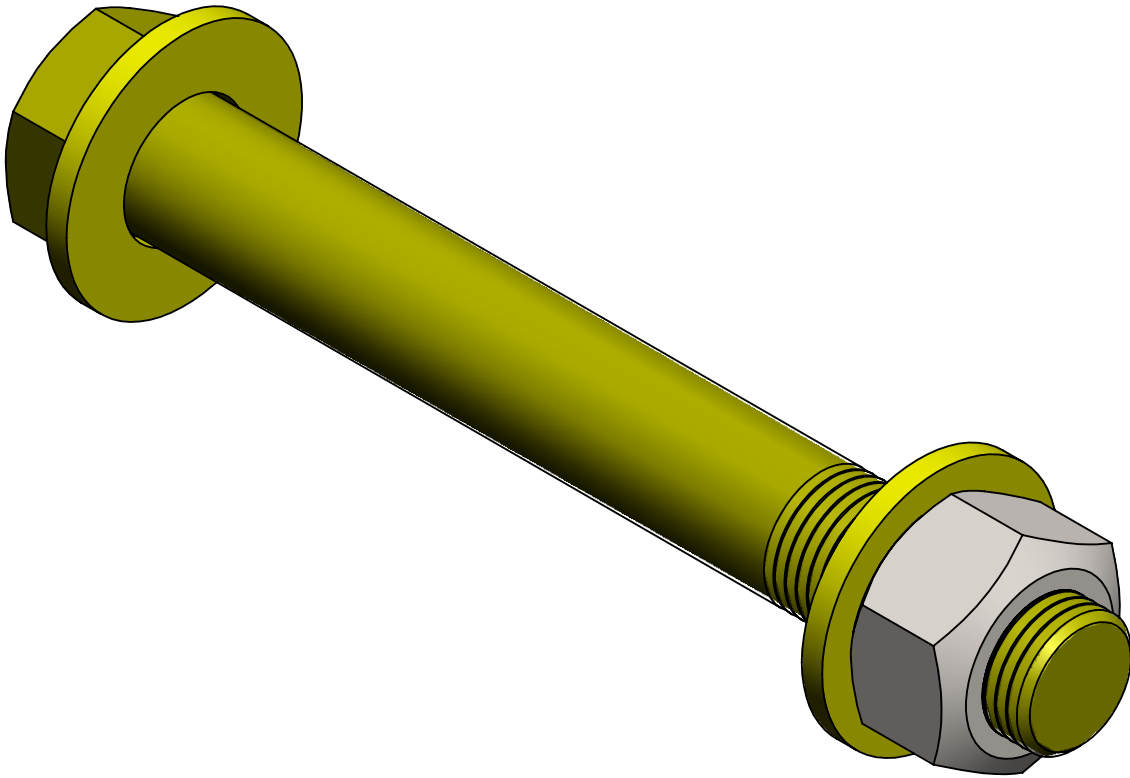

**CLAYTON OFF ROAD  
COR-1100116  
9/16" X 4.5" BOLT KIT**

9/16"-18 SAE J429 Grade 8 Bolt Torque to 146 FT-LBS