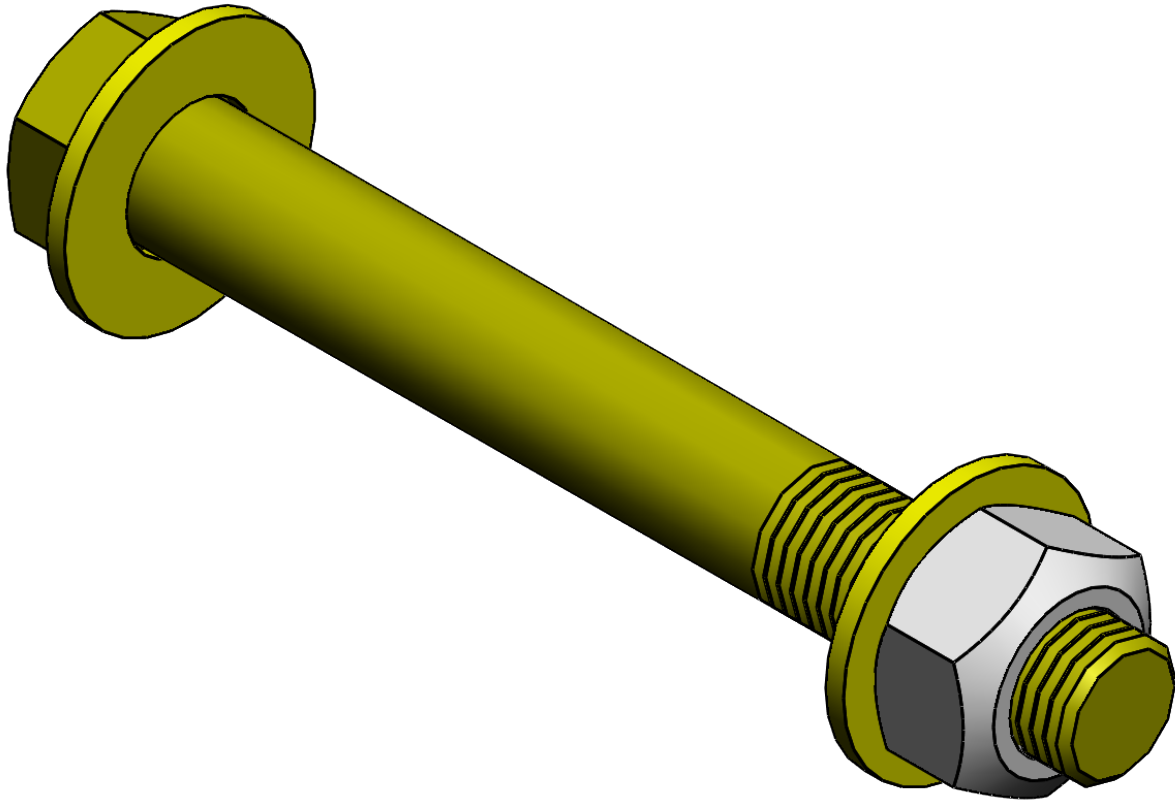

**CLAYTON OFF ROAD
COR-1100118
7/16" X 3.5" BOLT KIT**

7/16"-20 SAE J429 Grade 8 Bolt Torque to 66 FT-LBS