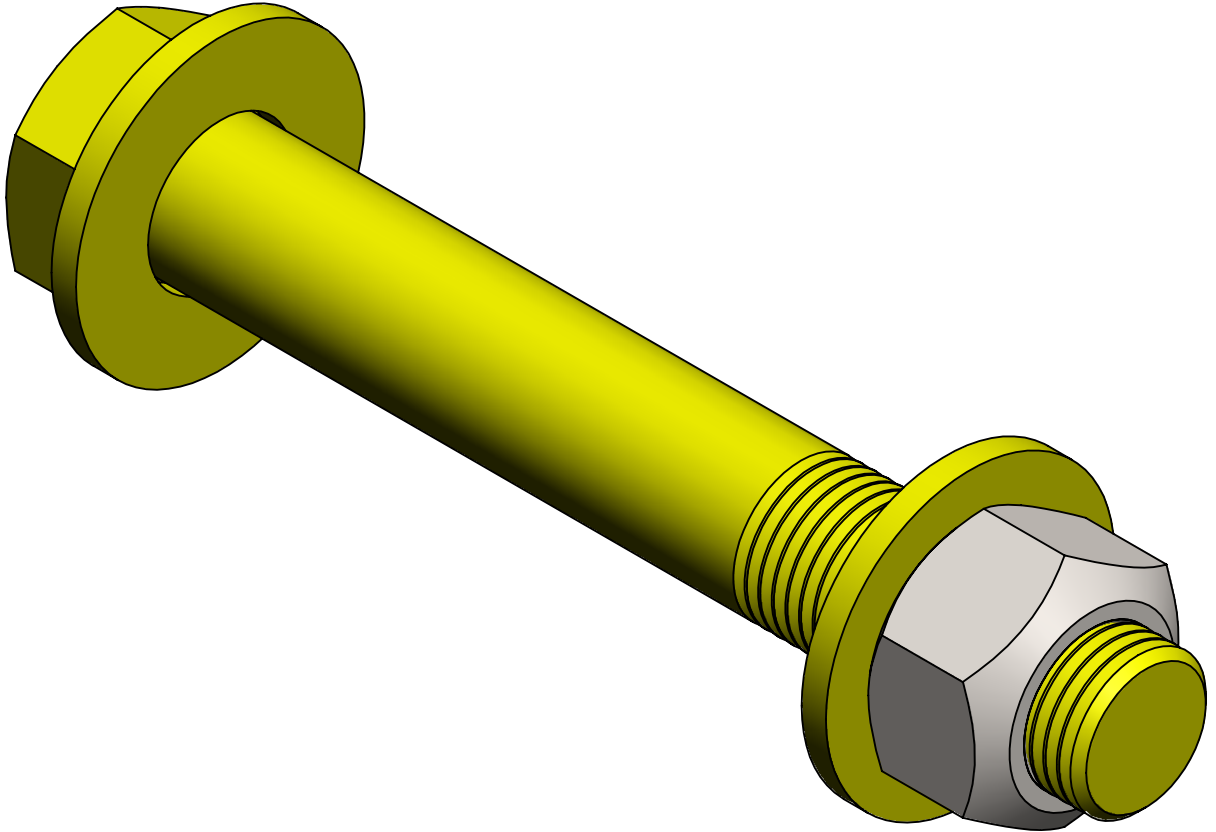

**CLAYTON OFF ROAD
COR-1100119
1/2" X 3.5" BOLT KIT**

1/2"-20 SAE J429 Grade 8 Bolt Torque to 102 FT-LBS