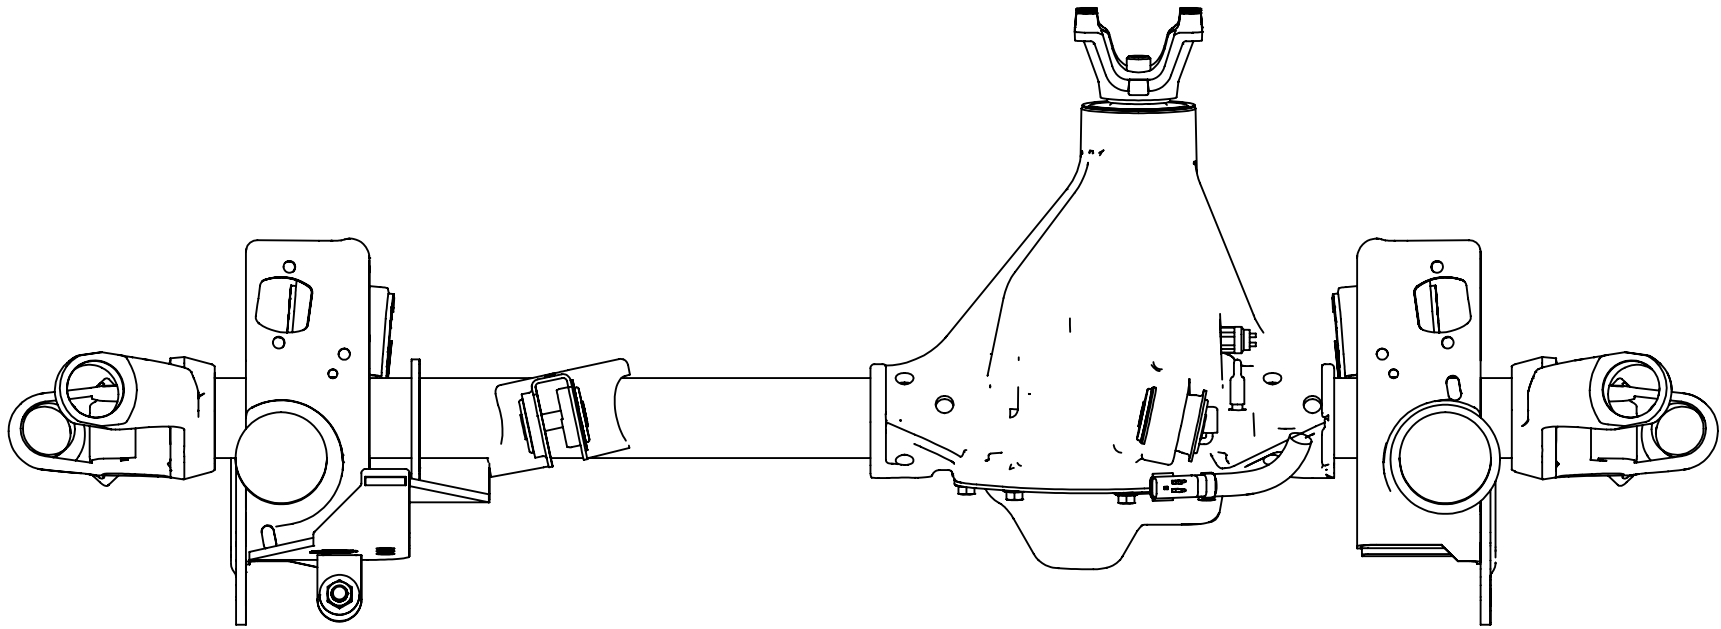

TITLE:

Jeep High Steer Track Bar Mount
(1984-2006, TJ/LJ/XJ/ZJ)

SIZE
A

DWG. NO.
1120120

REV
A

SCALE: 1:6

WEIGHT:

SHEET 1 OF 4

TITLE:		
Jeep High Steer Track Bar Mount (1984-2006, TJ/LJ/XJ/ZJ)		
SIZE	DWG. NO.	REV
A	1120120	A
SCALE: 1:6	WEIGHT:	SHEET 2 OF 4

TITLE:

Jeep High Steer Track Bar Mount
(1984-2006, TJ/LJ/XJ/ZJ)

SIZE	DWG. NO.	REV
A	1120120	A

SCALE: 1:6	WEIGHT:	SHEET 3 OF 4
------------	---------	--------------

TITLE:

Jeep High Steer Track Bar Mount
(1984-2006, TJ/LJ/XJ/ZJ)

SIZE
A

DWG. NO.
1120120

REV
A

SCALE: 1:3

WEIGHT: