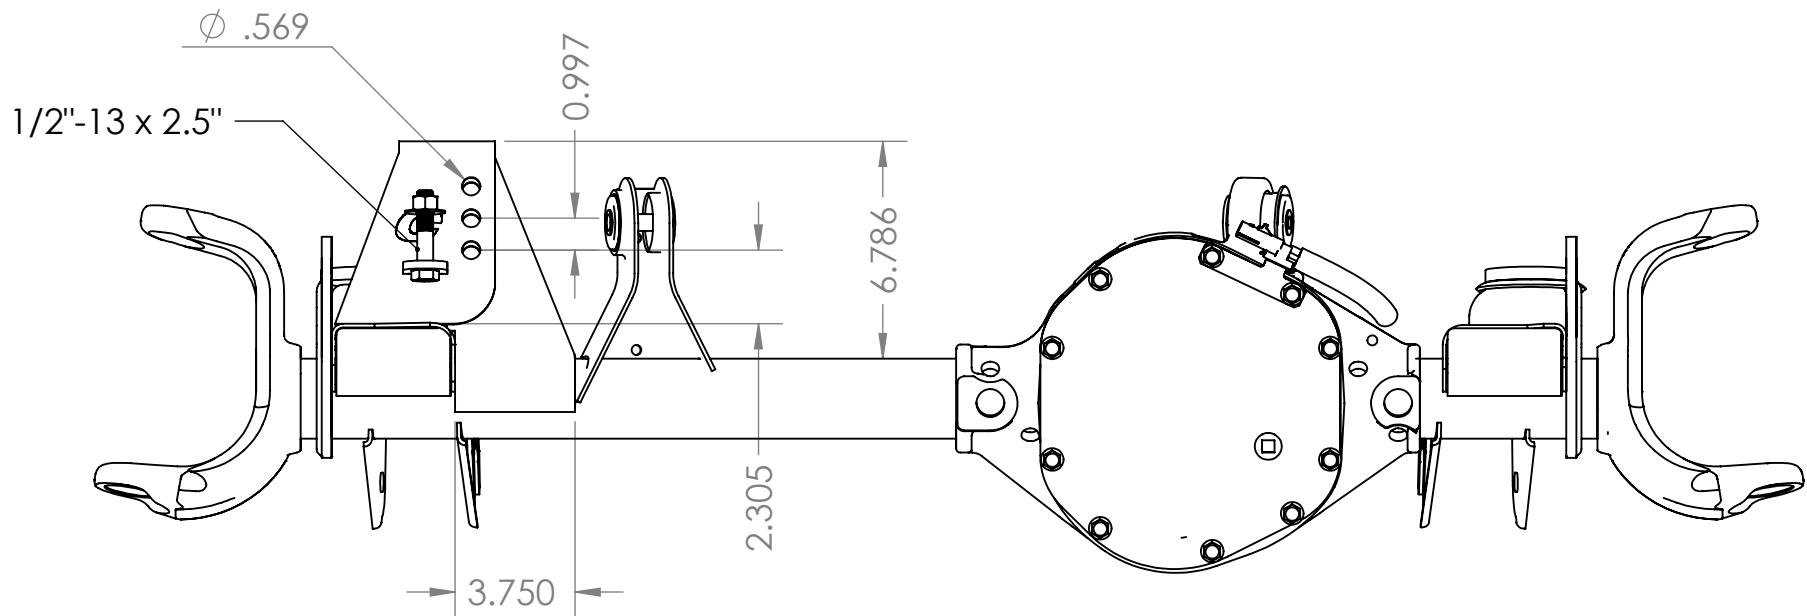

TITLE:

Jeep High Steer Track Bar Mount
(1984-2006, TJ/LJ/XJ/ZJ)

SIZE
A

DWG. NO.
1120120

REV
A

SCALE: 1:6

WEIGHT:

SHEET 1 OF 4

TITLE:		
Jeep High Steer Track Bar Mount (1984-2006, TJ/LJ/XJ/ZJ)		
SIZE	DWG. NO.	REV
A	1120120	A
SCALE: 1:6	WEIGHT:	SHEET 2 OF 4

TITLE:

Jeep High Steer Track Bar Mount
(1984-2006, TJ/LJ/XJ/ZJ)

SIZE	DWG. NO.	REV
A	1120120	A

SCALE: 1:6	WEIGHT:	SHEET 3 OF 4
------------	---------	--------------

TITLE:

Jeep High Steer Track Bar Mount
(1984-2006, TJ/LJ/XJ/ZJ)

SIZE
A

DWG. NO.
1120120

REV
A

SCALE: 1:3

WEIGHT: