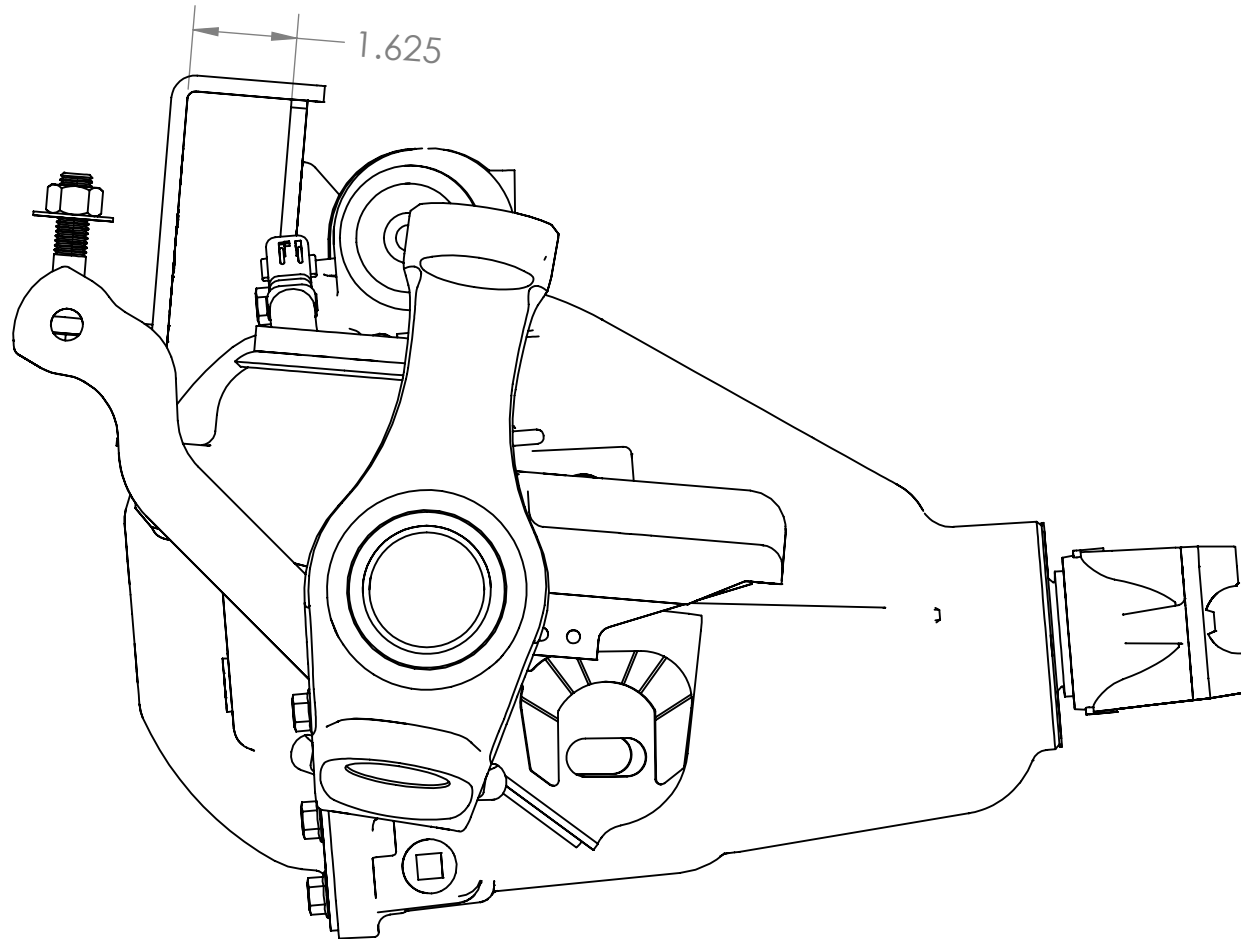

TITLE:

Jeep High Steer Track Bar Mount
(1984-2006, TJ/LJ/XJ/ZJ)

SIZE
A

DWG. NO.
1120120

REV
A

SCALE: 1:6

WEIGHT:

SHEET 1 OF 4

TITLE:		
Jeep High Steer Track Bar Mount (1984-2006, TJ/LJ/XJ/ZJ)		
SIZE	DWG. NO.	REV
A	1120120	A
SCALE: 1:6	WEIGHT:	SHEET 2 OF 4

TITLE:

Jeep High Steer Track Bar Mount
(1984-2006, TJ/LJ/XJ/ZJ)

SIZE	DWG. NO.	REV
A	1120120	A

SCALE: 1:6	WEIGHT:	SHEET 3 OF 4
------------	---------	--------------

TITLE:

Jeep High Steer Track Bar Mount
(1984-2006, TJ/LJ/XJ/ZJ)

SIZE
A

DWG. NO.
1120120

REV
A

SCALE: 1:3

WEIGHT: