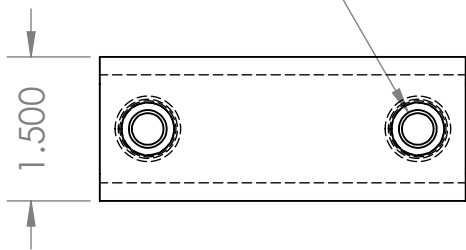

Stock 10mm thread

TITLE:		
TJ/LJ OEM Rear Axle Swaybar Tabs		
SIZE	DWG. NO.	REV
A	1200501	A
SCALE: 1:2	WEIGHT:	SHEET 1 OF 1