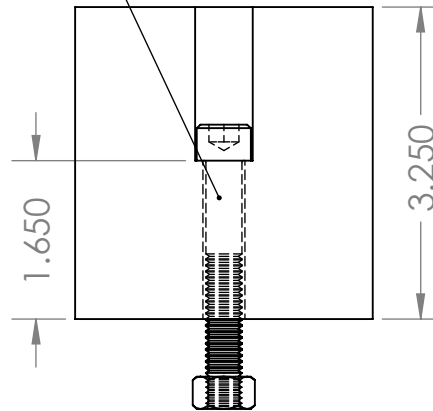

3/8"-16 x 2.25" SHCS

TITLE:

JK Rear Bump Stops

SIZE  
**A**

DWG. NO.  
1408200

REV  
A

SCALE: 1:2

WEIGHT: